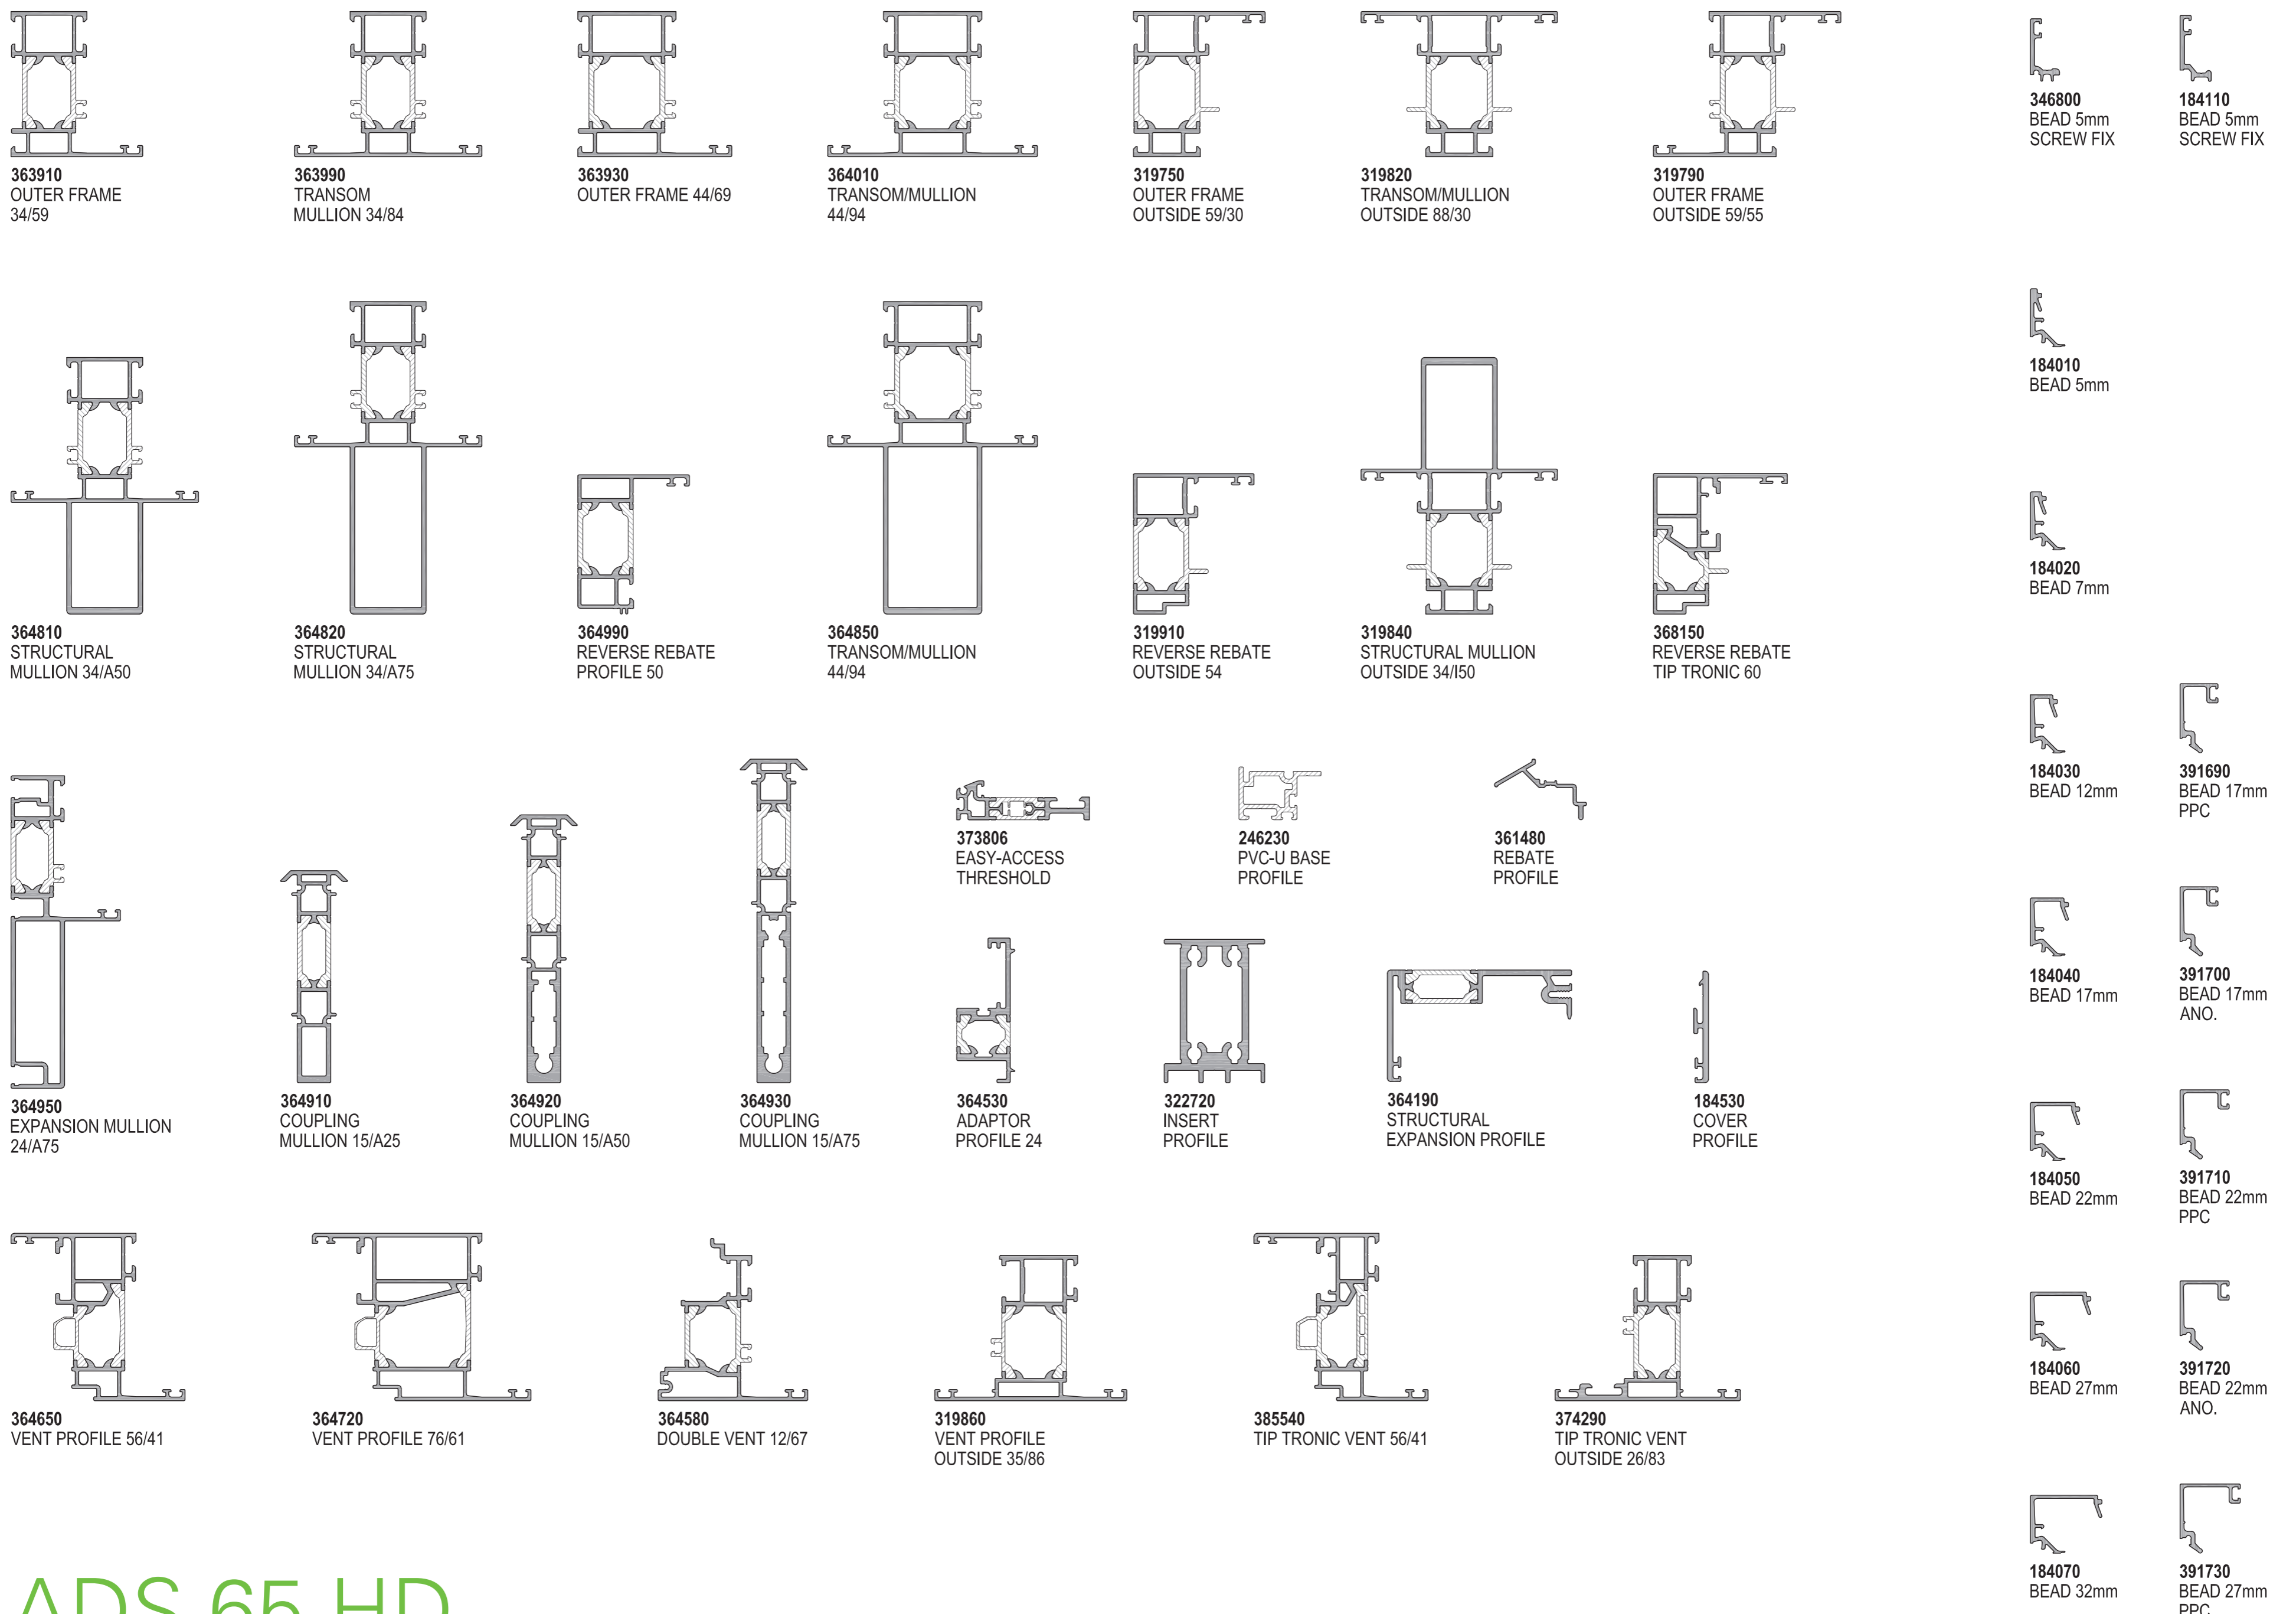

Schüco AWS / ADS 65

Aluminium Window and Door Systems

AWS 65

ADS 65 HD

Scale: 1:2 at A1 or 1:4 at A3

Note: Not all sections pictured are stocked. 6m lengths unless otherwise marked R190418
Copyright © 2019 Capral Aluminium Limited. All rights reserved. www.capral.com.au