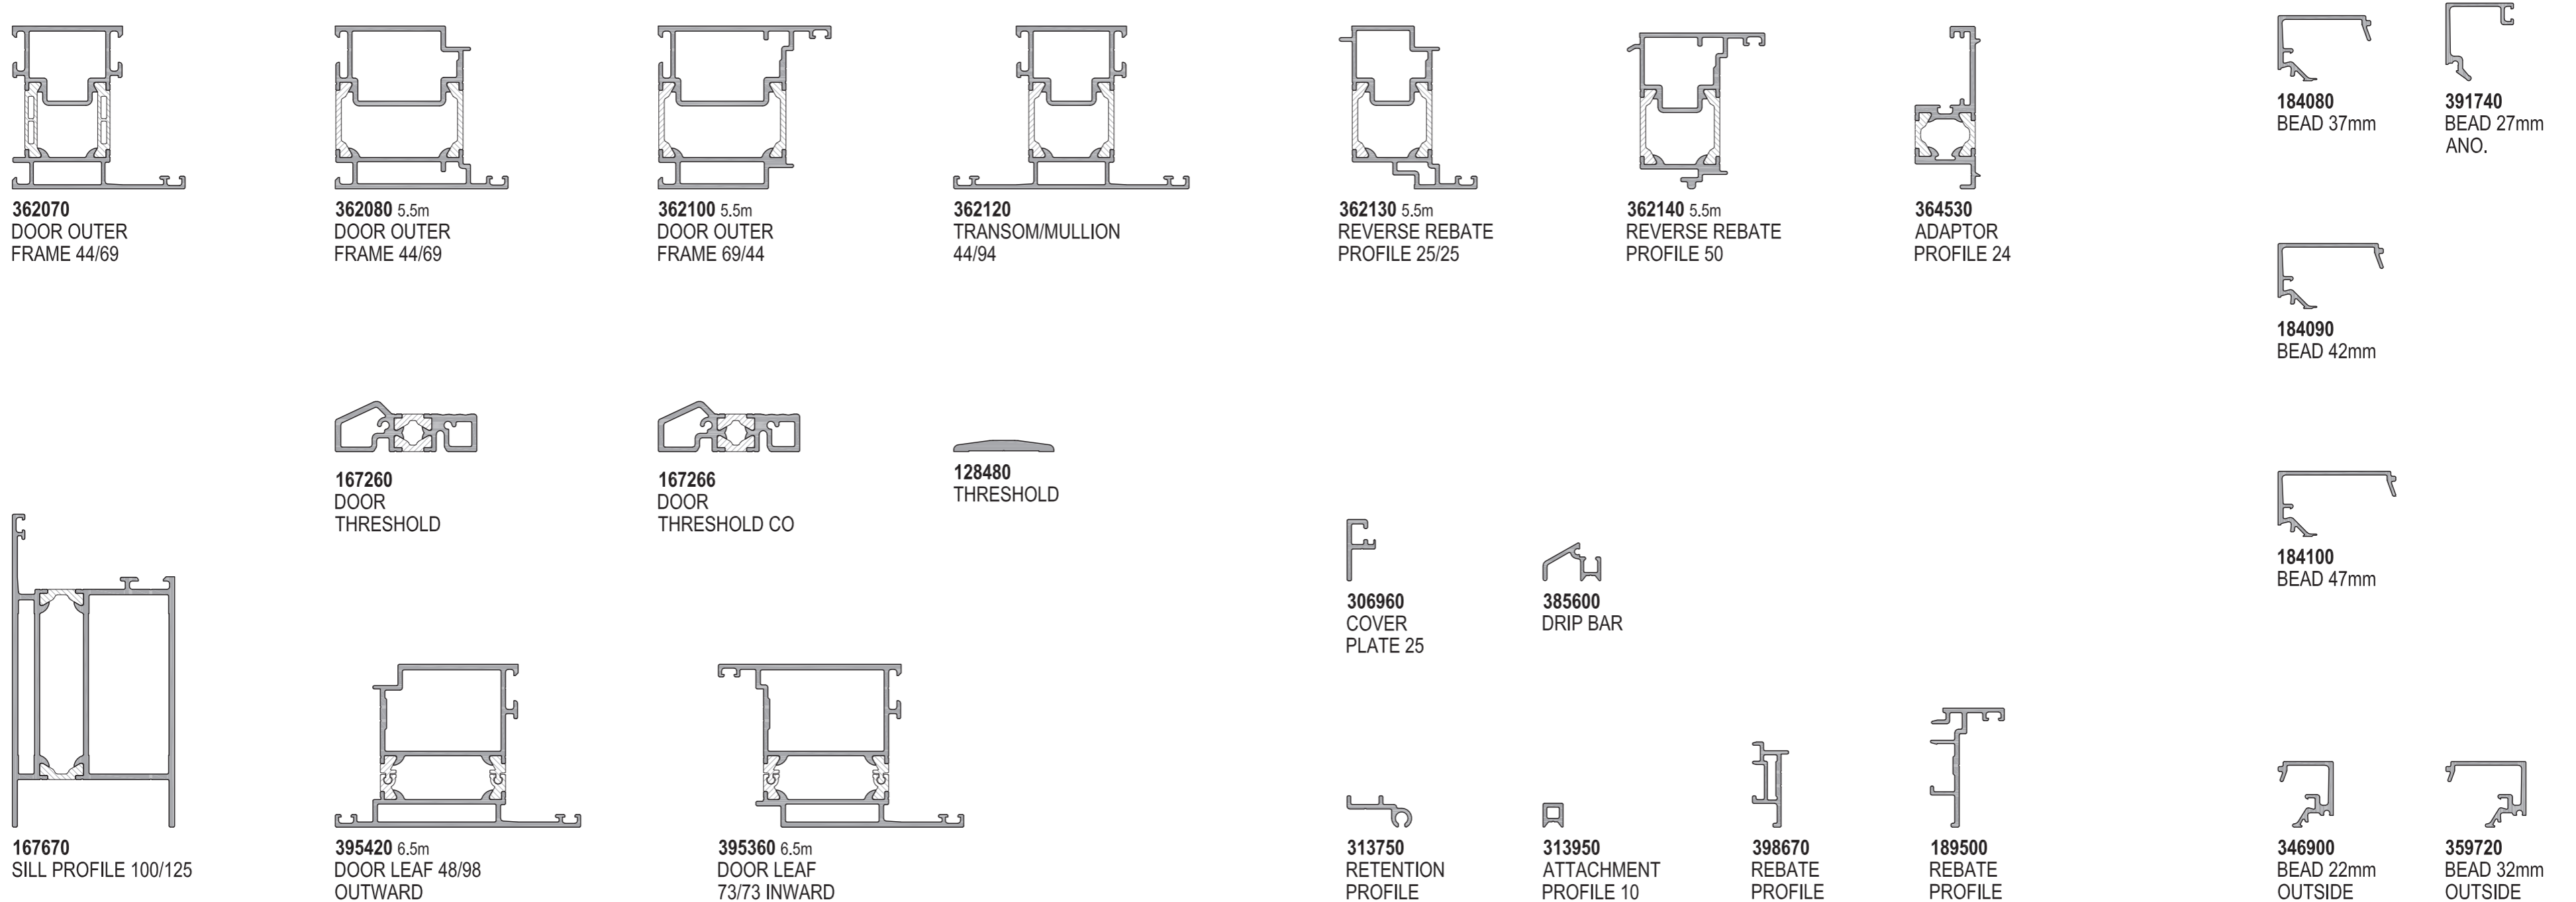

Schüco AWS / ADS 65

Aluminium Window and Door Systems

AWS 65

ADS 65 HD

Scale: 1:2 at A1 or 1:4 at A3

Note: Not all sections pictured are stocked. 6m lengths unless otherwise marked R190418
Copyright © 2019 Capral Aluminium Limited. All rights reserved. www.capral.com.au