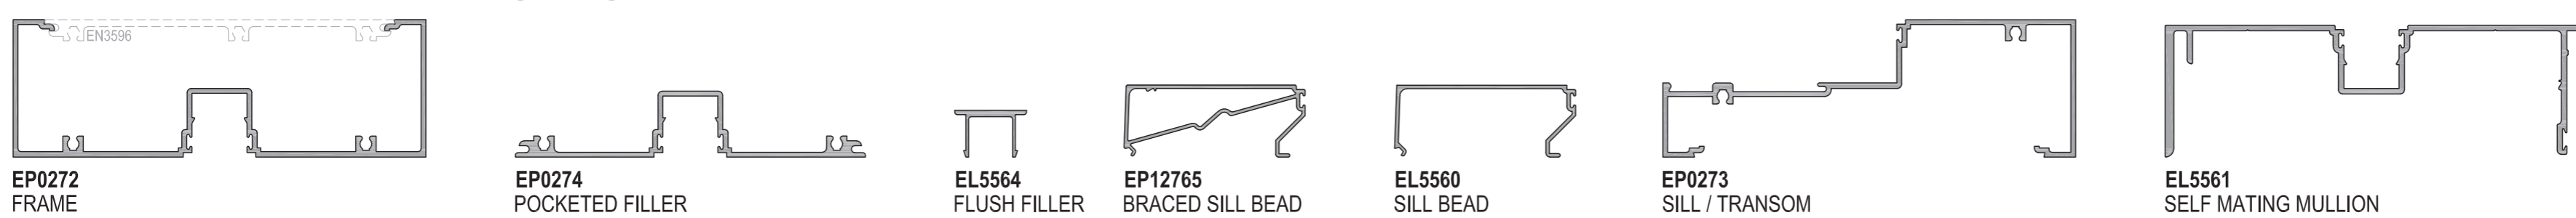

ALUMINIUM NARROWLINE FRAMING SYSTEMS

300 Narrowline single glazed 76mm

325 Narrowline double glazed 76mm

400 Narrowline single glazed 101.6mm

425 Narrowline double glazed 101.6mm

450 Narrowline wide glazed 101.6mm

600 Narrowline single glazed 150mm

601 Narrowline offset single glazed 150mm

625 Narrowline double glazed 150mm