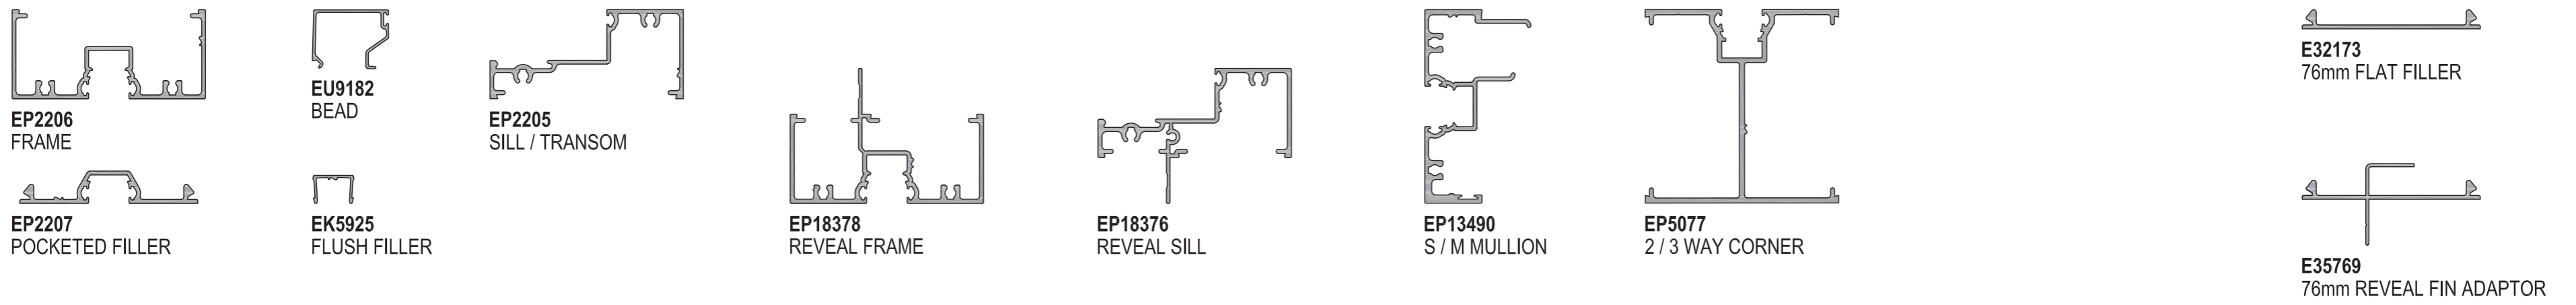

ALUMINIUM NARROWLINE FRAMING SYSTEMS

300 Narrowline single glazed 76mm

325 Narrowline double glazed 76mm

400 Narrowline single glazed 101.6mm

425 Narrowline double glazed 101.6mm

450 Narrowline wide glazed 101.6mm

600 Narrowline single glazed 150mm

601 Narrowline offset single glazed 150mm

625 Narrowline double glazed 150mm