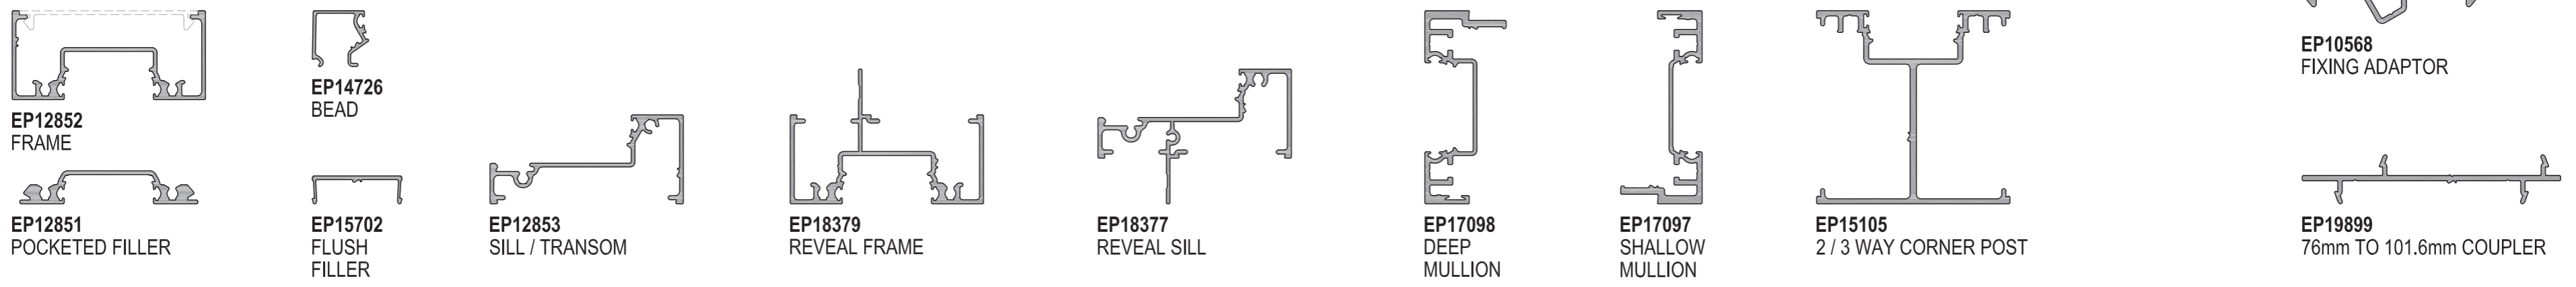

ALUMINIUM NARROWLINE FRAMING SYSTEMS

300 Narrowline single glazed 76mm

325 Narrowline double glazed 76mm

400 Narrowline single glazed 101.6mm

425 Narrowline double glazed 101.6mm

450 Narrowline wide glazed 101.6mm

600 Narrowline single glazed 150mm

601 Narrowline offset single glazed 150mm

625 Narrowline double glazed 150mm