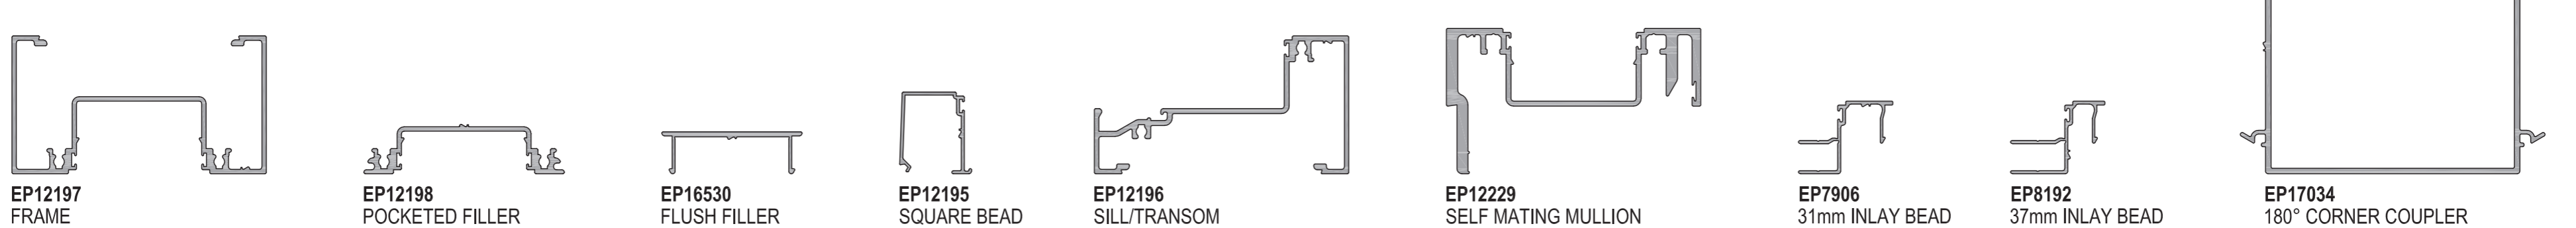

ALUMINIUM NARROWLINE FRAMING SYSTEMS

300 Narrowline single glazed 76mm

325 Narrowline double glazed 76mm

400 Narrowline single glazed 101.6mm

425 Narrowline double glazed 101.6mm

450 Narrowline wide glazed 101.6mm

600 Narrowline single glazed 150mm

601 Narrowline offset single glazed 150mm

625 Narrowline double glazed 150mm