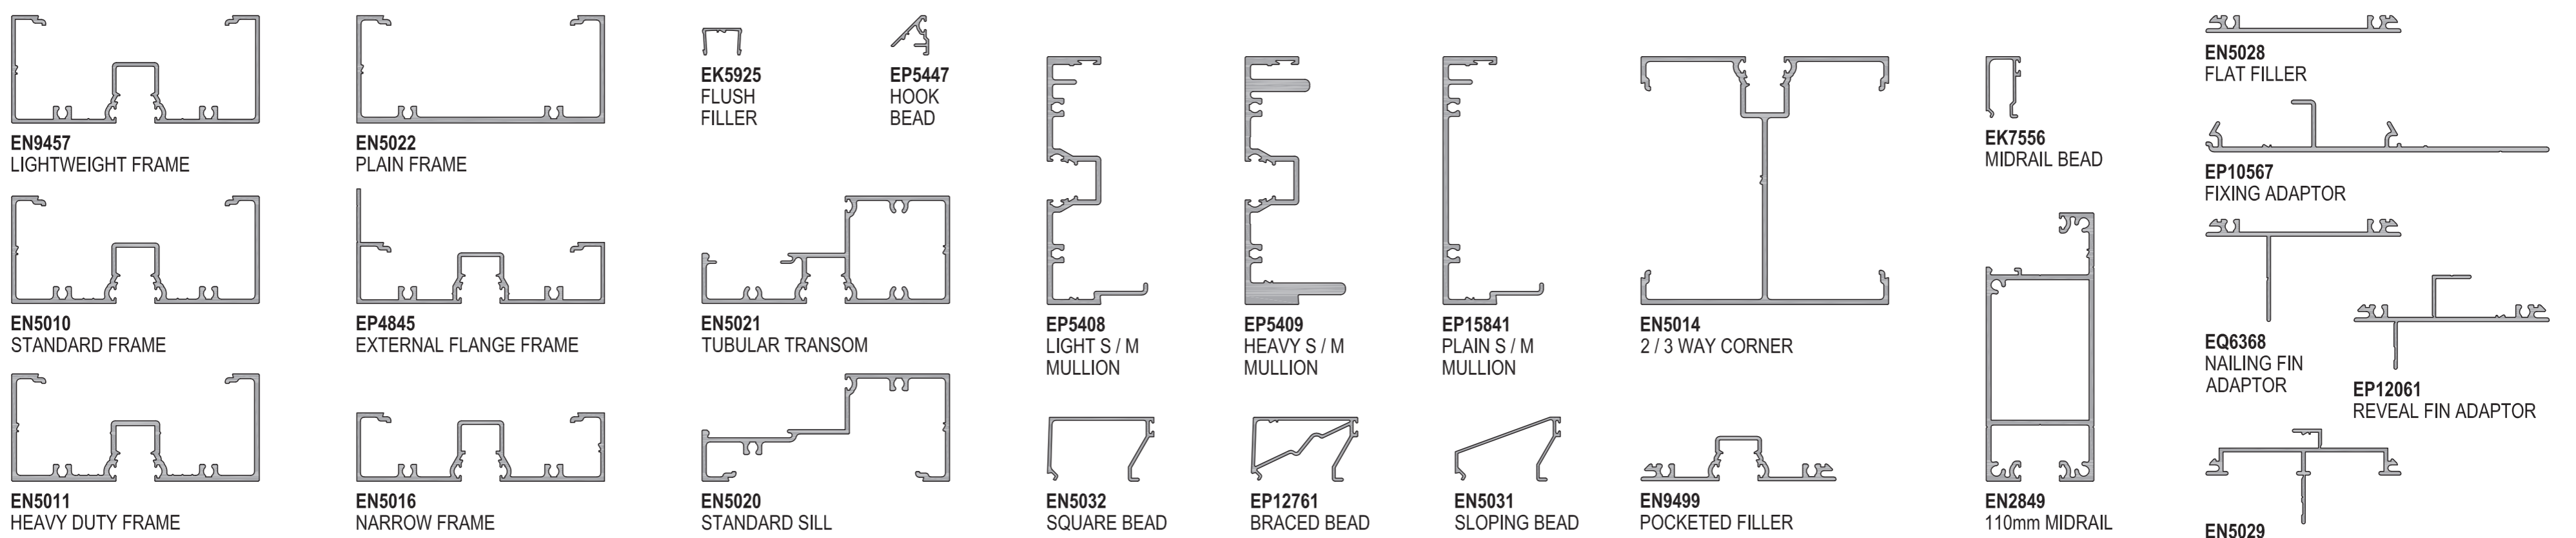

ALUMINIUM NARROWLINE FRAMING SYSTEMS

300 Narrowline single glazed 76mm

325 Narrowline double glazed 76mm

400 Narrowline single glazed 101.6mm

425 Narrowline double glazed 101.6mm

450 Narrowline wide glazed 101.6mm

600 Narrowline single glazed 150mm

601 Narrowline offset single glazed 150mm

625 Narrowline double glazed 150mm