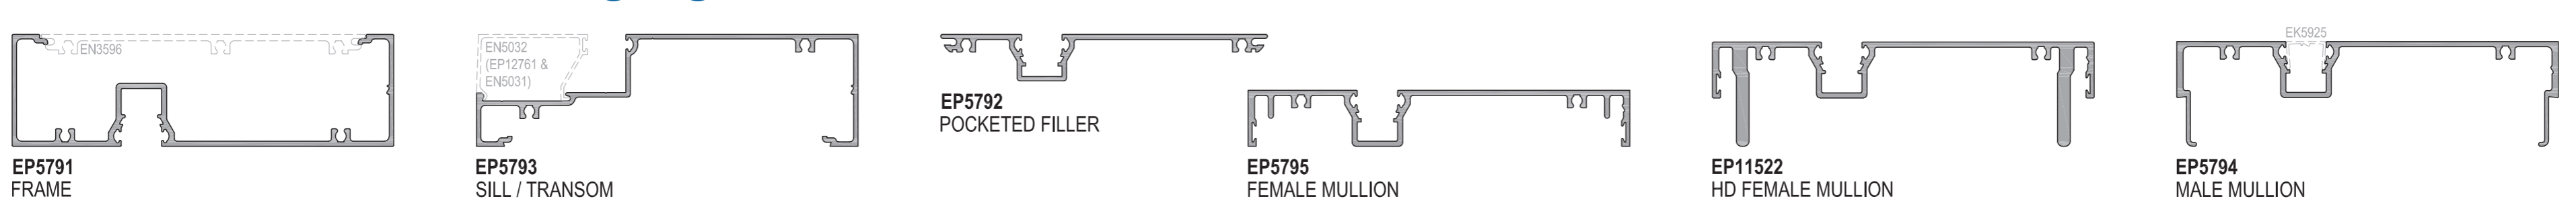

ALUMINIUM NARROWLINE FRAMING SYSTEMS

300 Narrowline single glazed 76mm

325 Narrowline double glazed 76mm

400 Narrowline single glazed 101.6mm

425 Narrowline double glazed 101.6mm

450 Narrowline wide glazed 101.6mm

600 Narrowline single glazed 150mm

601 Narrowline offset single glazed 150mm

625 Narrowline double glazed 150mm