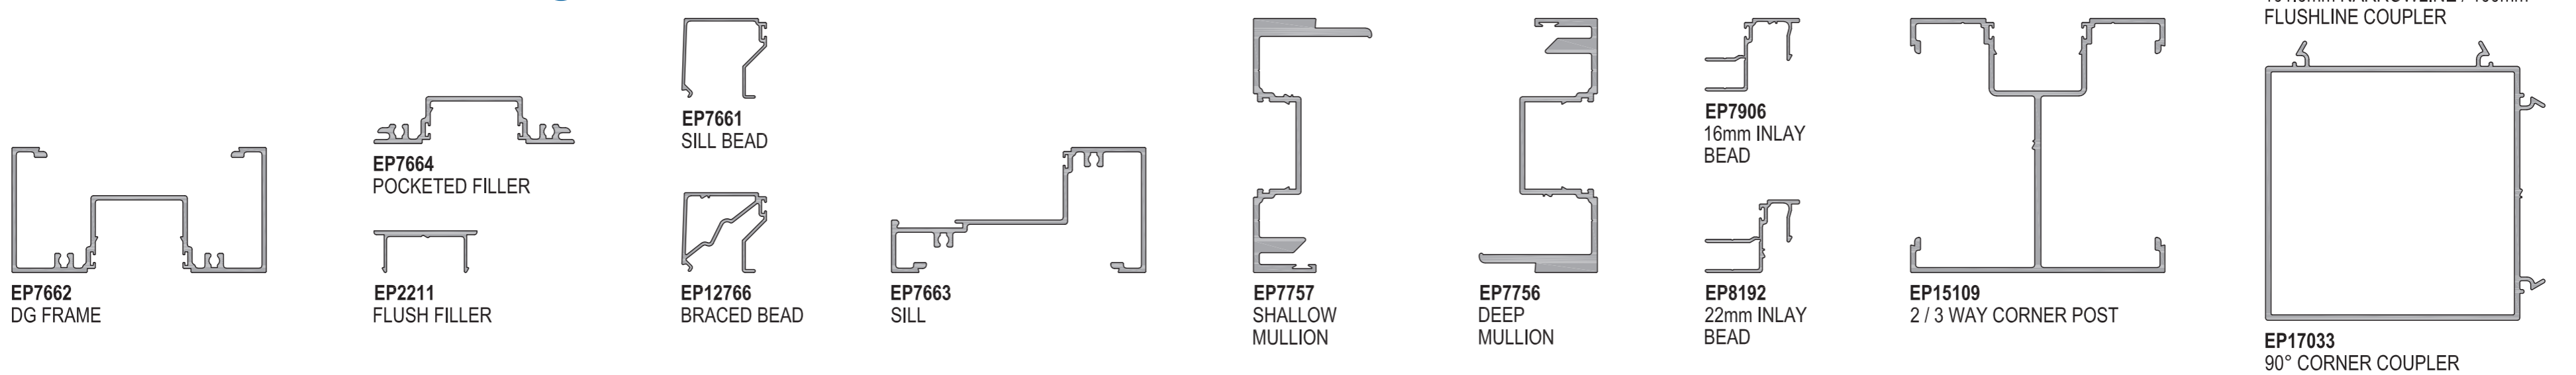

ALUMINIUM NARROWLINE FRAMING SYSTEMS

300 Narrowline single glazed 76mm

325 Narrowline double glazed 76mm

400 Narrowline single glazed 101.6mm

425 Narrowline double glazed 101.6mm

450 Narrowline wide glazed 101.6mm

600 Narrowline single glazed 150mm

601 Narrowline offset single glazed 150mm

625 Narrowline double glazed 150mm