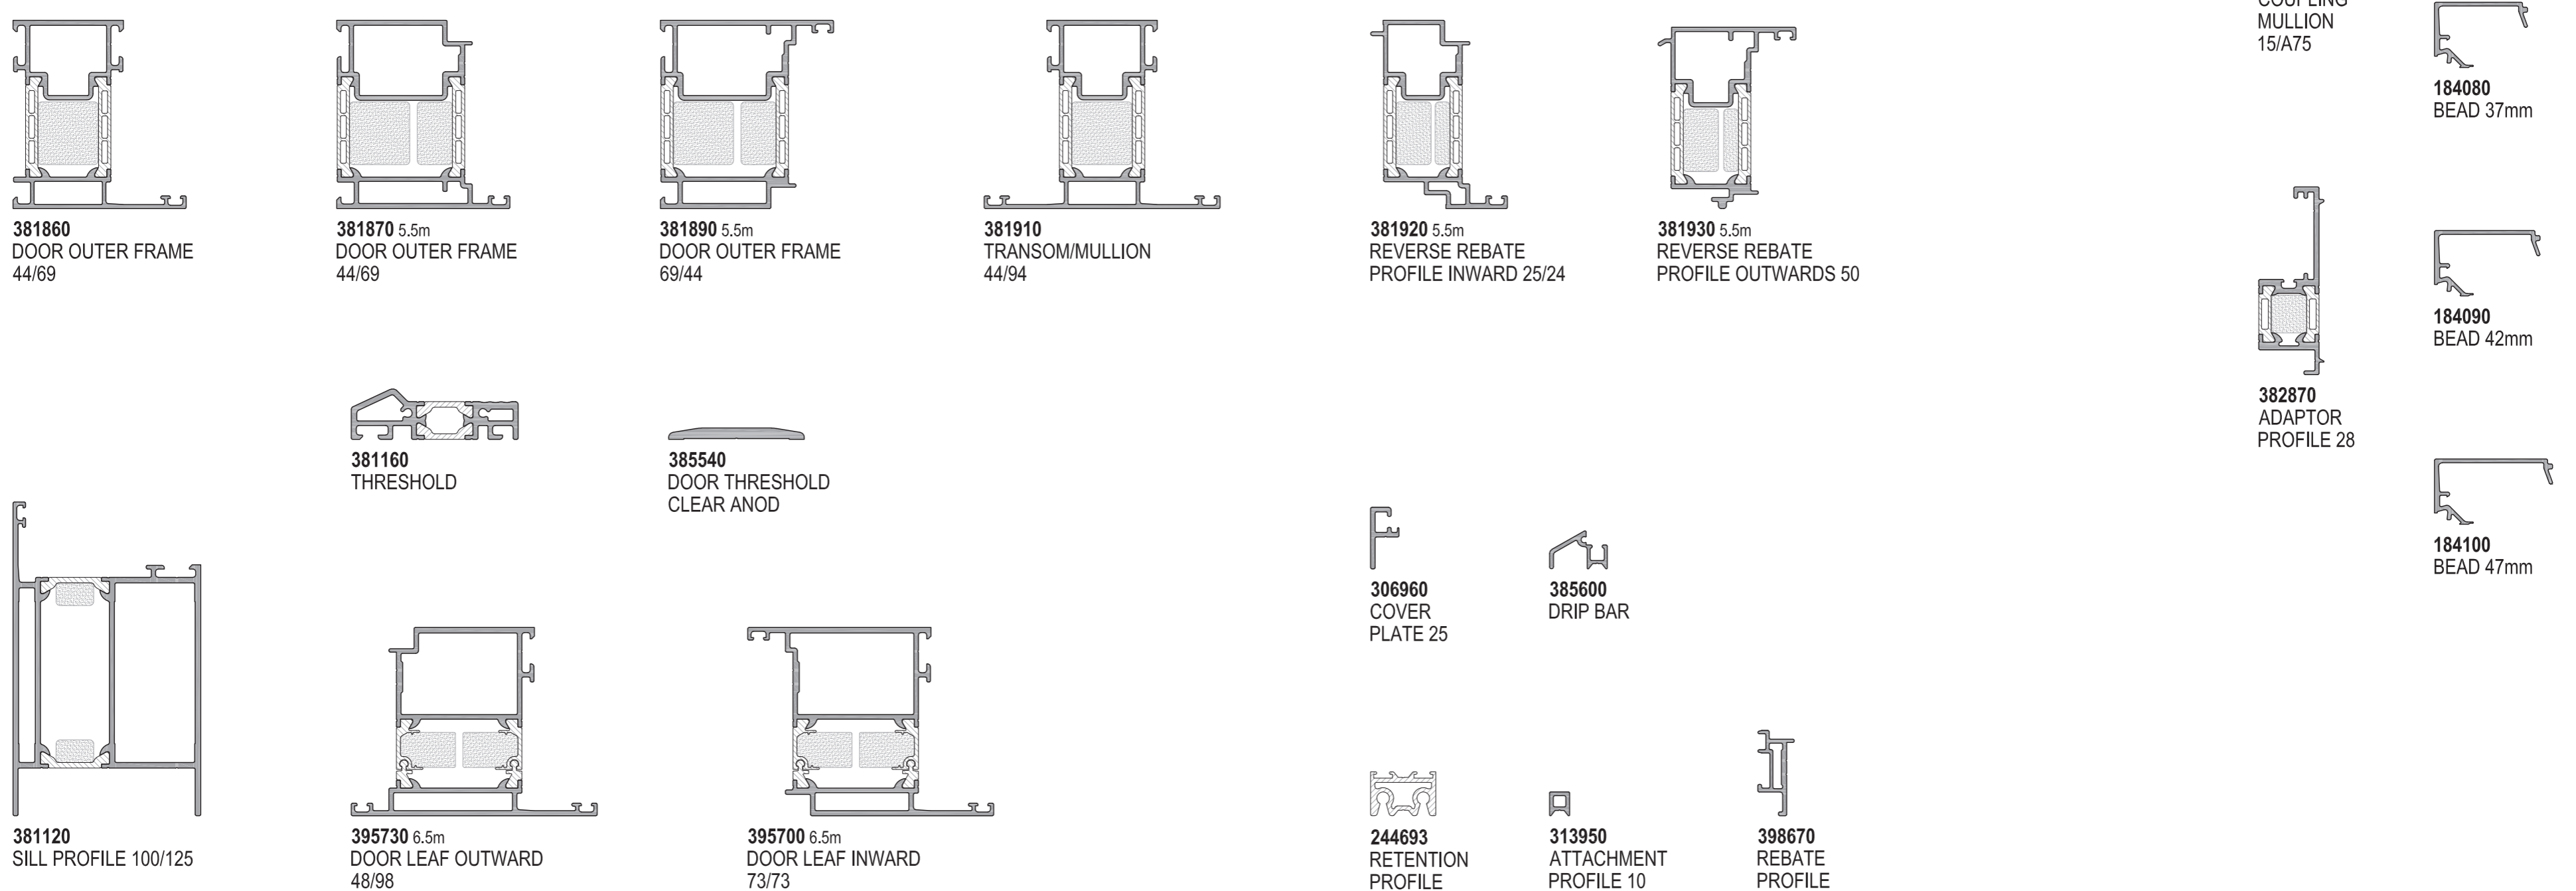

Schüco AWS 75 SI+ / ADS 75 HD.HI

Aluminium Window and Door Systems

AWS 75 SI+

ADS 75 HD.HI

Scale: 1:2 at A1 or 1:4 at A3

Note: Not all sections pictured are stocked. 6m lengths unless otherwise marked R191125