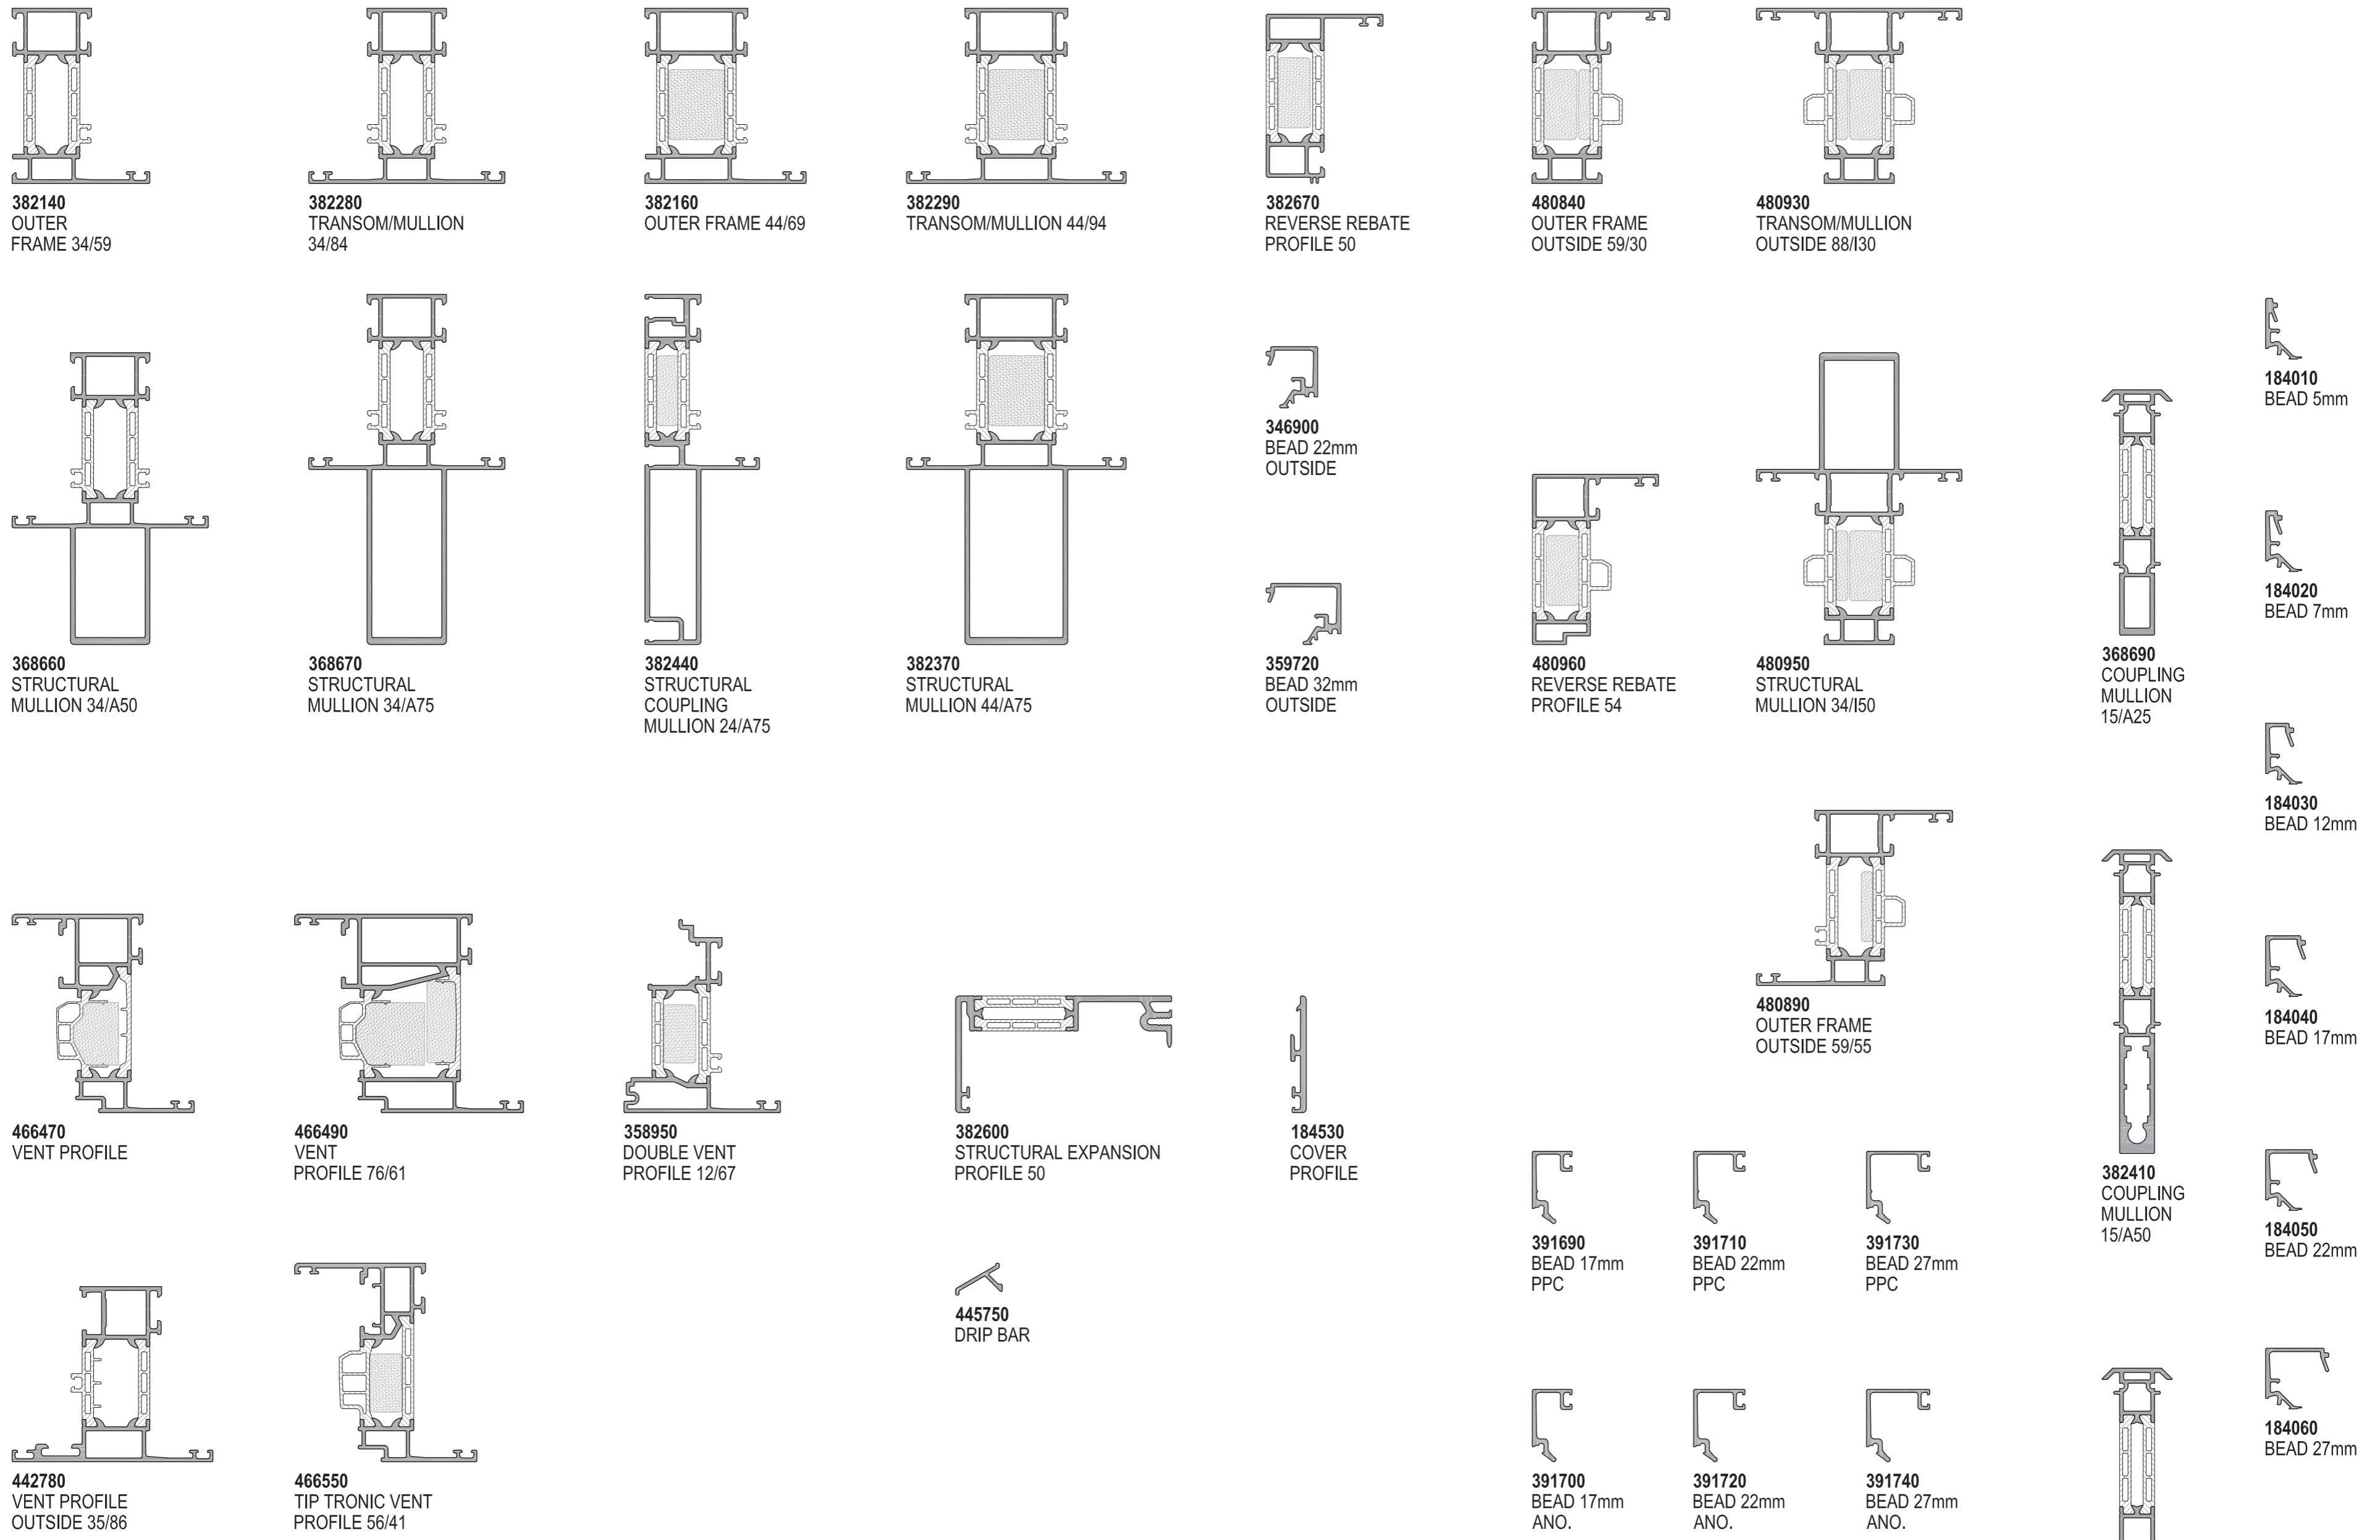

Schüco AWS 75 SI+ / ADS 75 HD.HI

Aluminium Window and Door Systems

AWS 75 SI+

ADS 75 HD.HI

Scale: 1:2 at A1 or 1:4 at A3

Note: Not all sections pictured are stocked. 6m lengths unless otherwise marked R191125