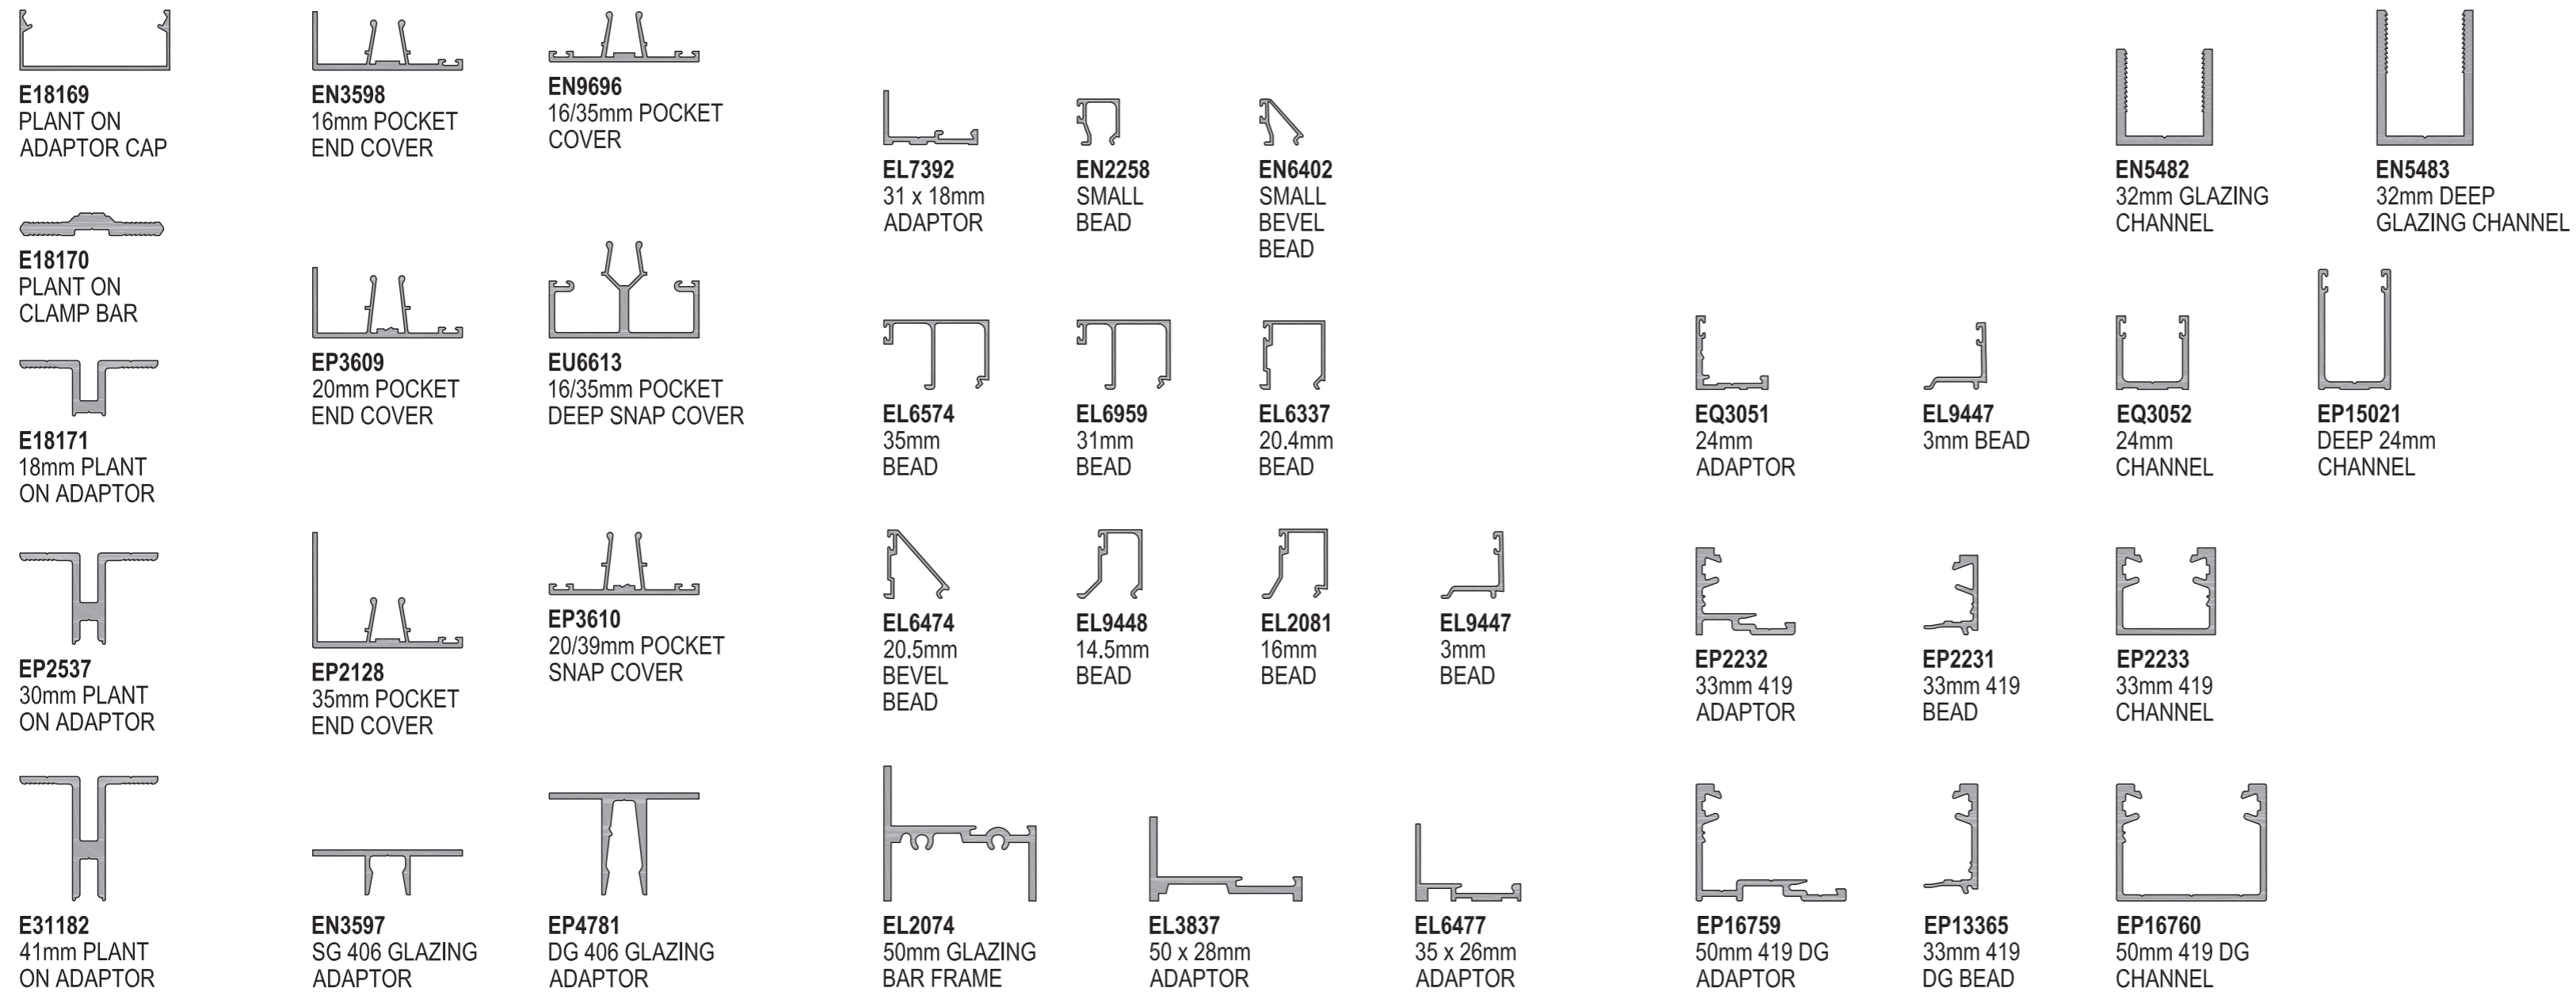

Glazing Adaptors

AGS
glazing
adaptors &
extruded
louvres

Extruded Louvres

AGS

ARCHITECTURAL GLAZING SYSTEMS

Scale: 1:2 at A1 or 1:4 at A3

Note: Not all sections pictured are stocked. R201201

Copyright © 2020 Capral Aluminium Limited. All rights reserved. www.capral.com.au

CAPRAL
ALUMINIUM