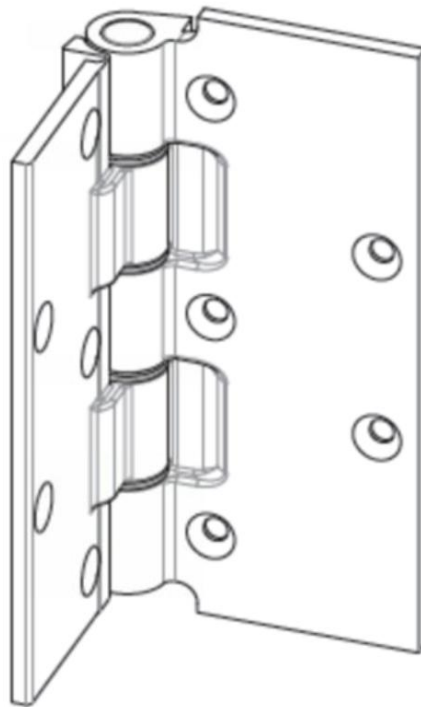

PRODUCT BULLETIN No. 220

Futureline Hinged Door Hinge

Commercial

Due to a supplier rationalisation Capral can now only offer two finishes in the Futureline 46D Hinged Door hinges.

316475 – Satin Chrome has been removed from the offer, effective immediately

The offer will now be

316473 - BLACK

316474 - SILVER

46D HINGE
EACH
(MA0409016)

Technical Notes

This offer will be updated in both Logikal and Cre8 in the next available software update.

With the manuals updated immediately

Please contact your local Capral representative for further information.

Kind regards,

A handwritten signature in blue ink, appearing to read 'Matthew Finnie'. The signature is stylized and cursive.

Matthew Finnie

National Manager – Window & Door Systems