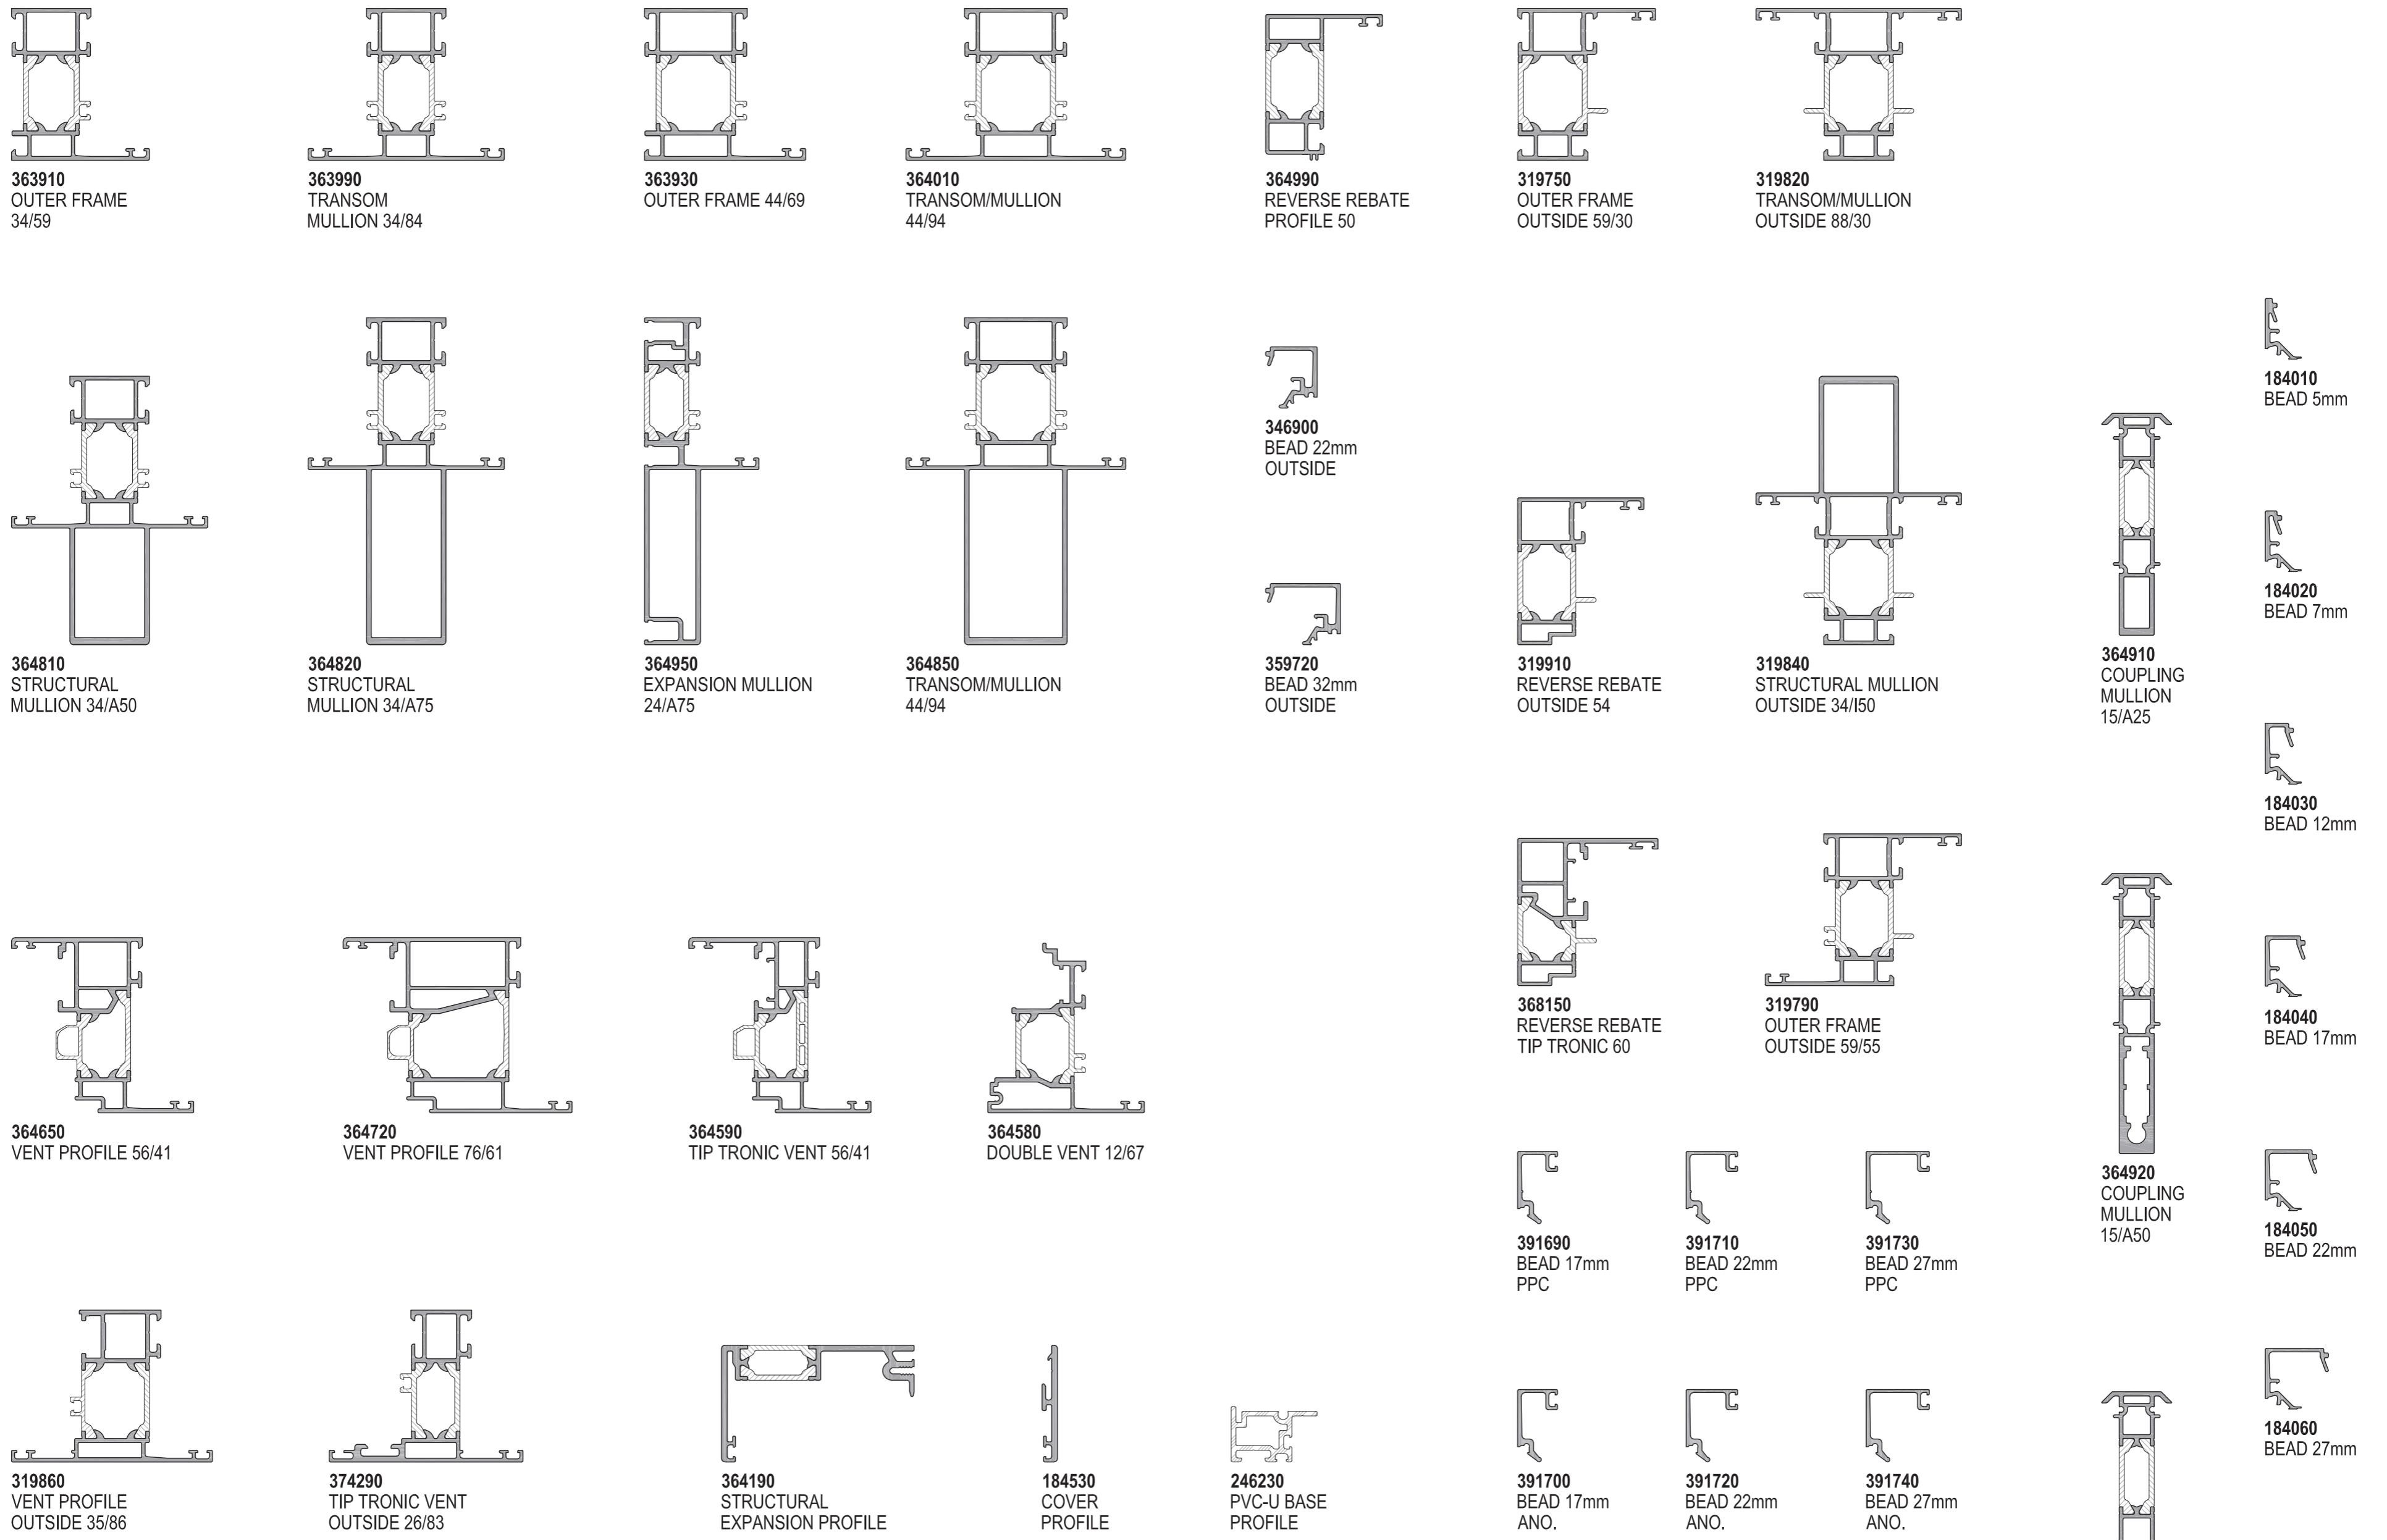

Schüco AWS 65 / ADS 65 HD

Aluminium Window and Door Systems

AWS 65

ADS 65 HD

Scale: 1:2 at A1 or 1:4 at A3

Note: Not all sections pictured are stocked. 6m lengths unless otherwise marked R191125

Copyright © 2019 Capral Aluminium Limited. All rights reserved. www.capral.com.au