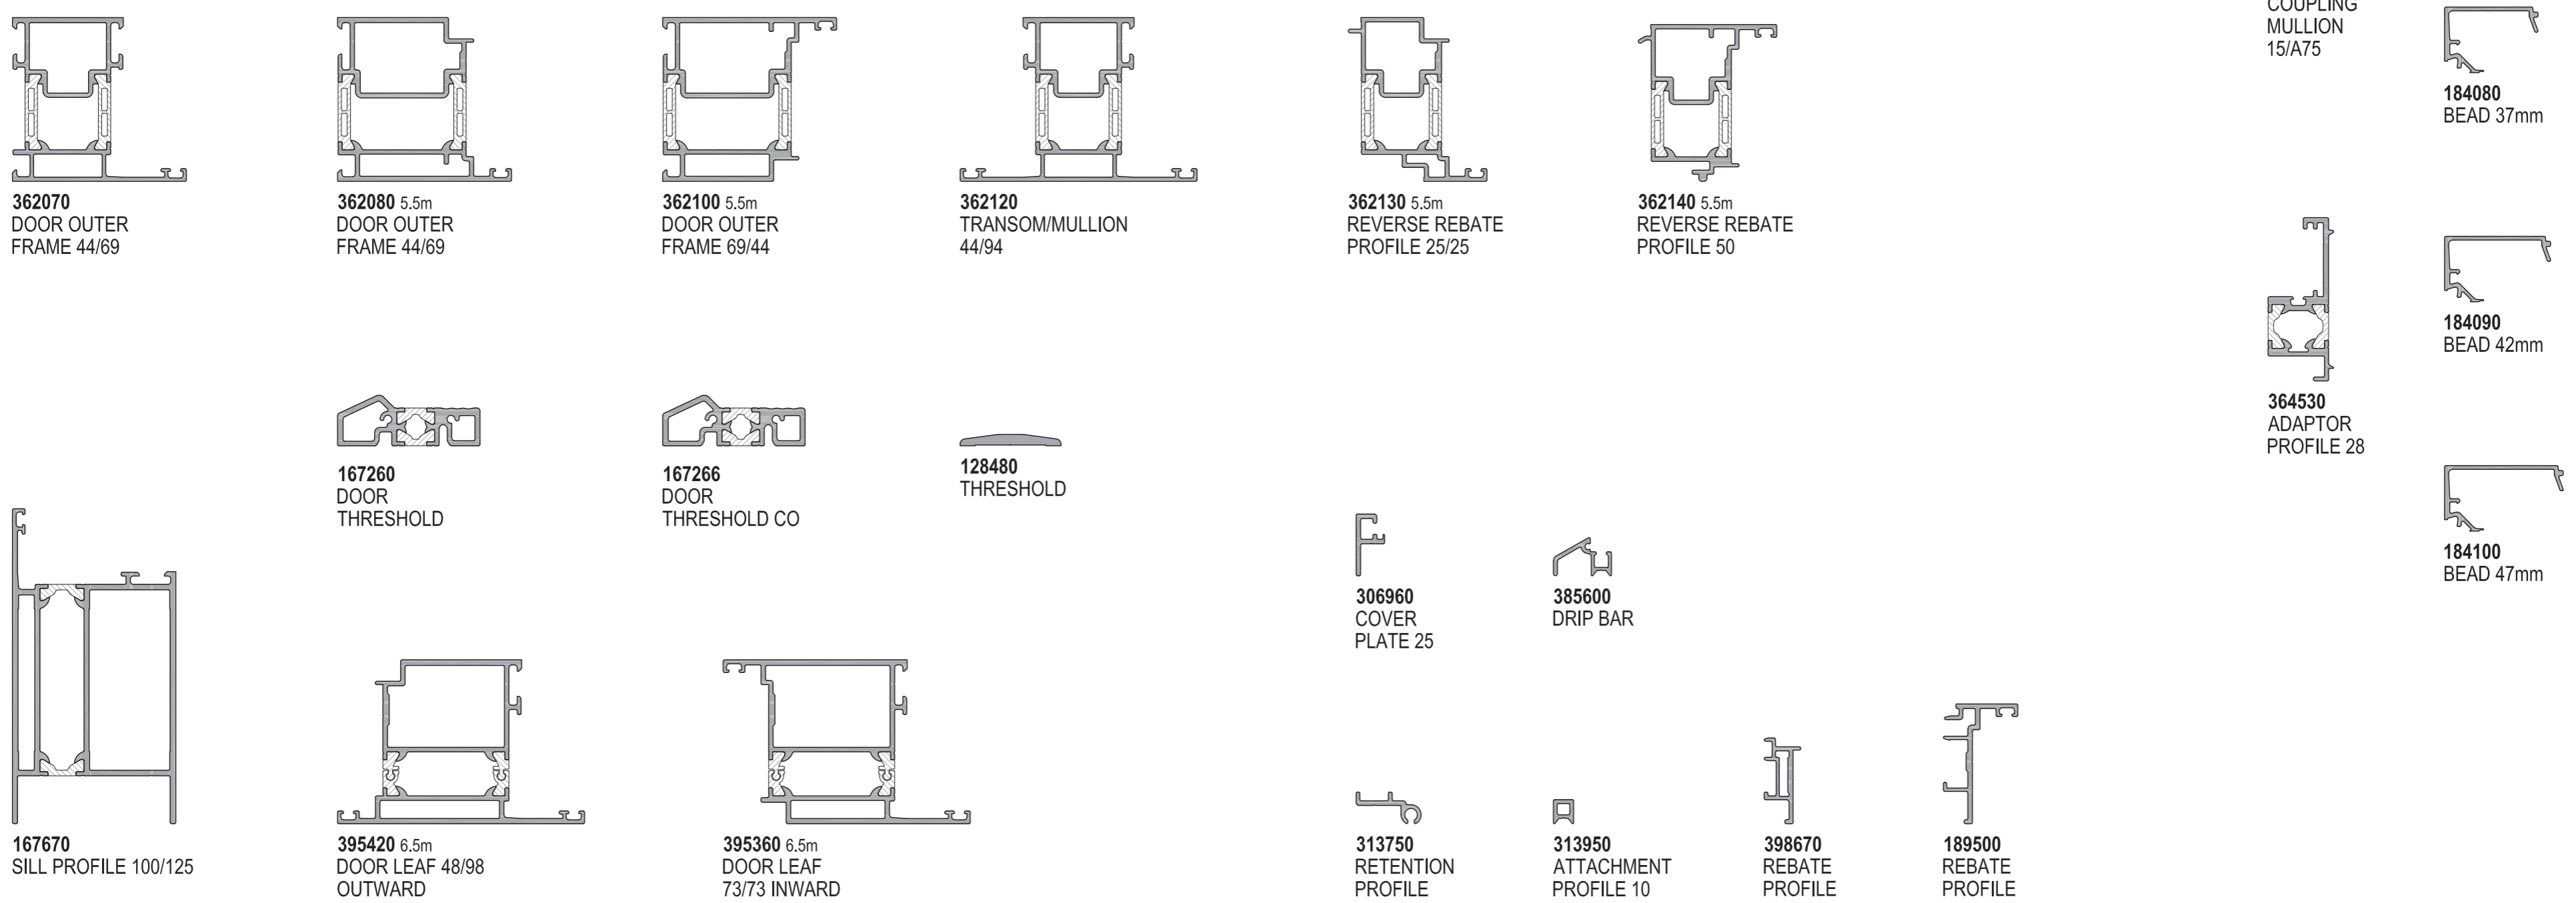

Schüco AWS 65 / ADS 65 HD

Aluminium Window and Door Systems

AWS 65

ADS 65 HD

Scale: 1:2 at A1 or 1:4 at A3

Note: Not all sections pictured are stocked. 6m lengths unless otherwise marked R191125

Copyright © 2019 Capral Aluminium Limited. All rights reserved. www.capral.com.au