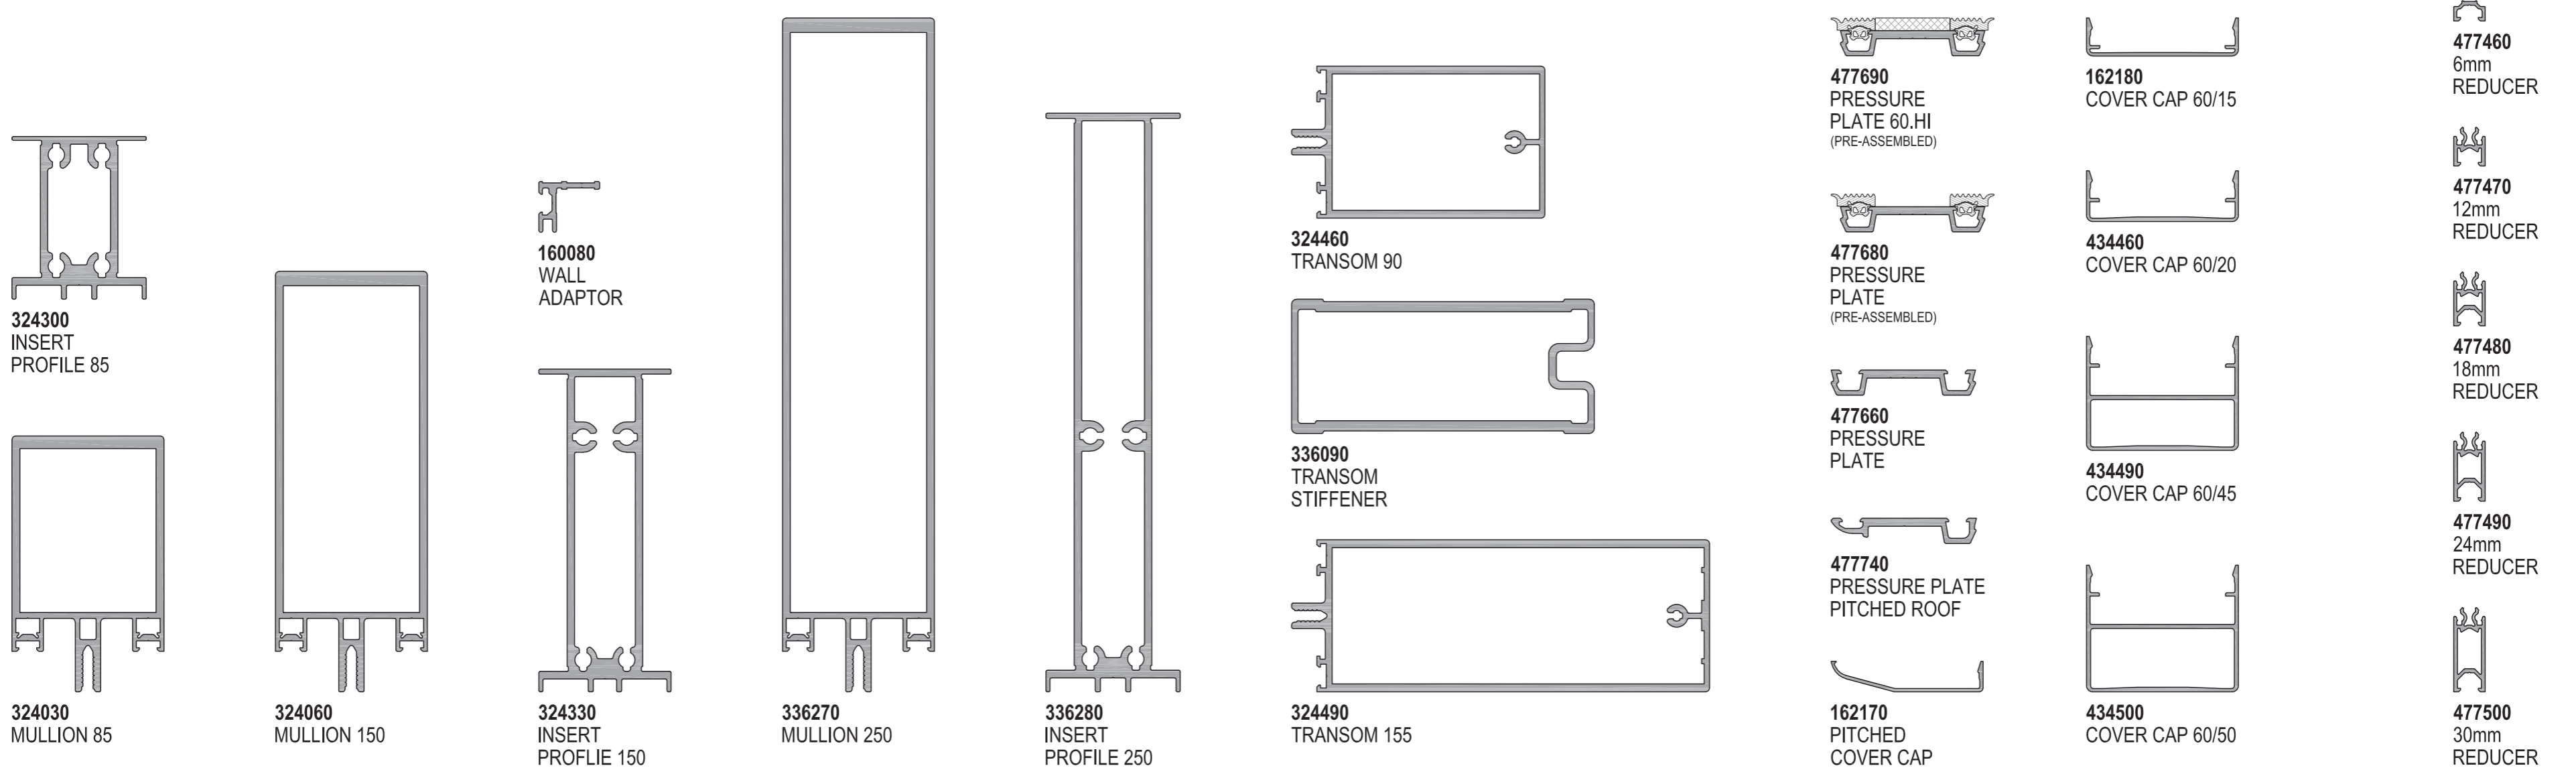

Schüco FWS

Facade Wall Systems

FWS 35 PD

FWS 60

FWS 60 CV

AWS 114 PAF