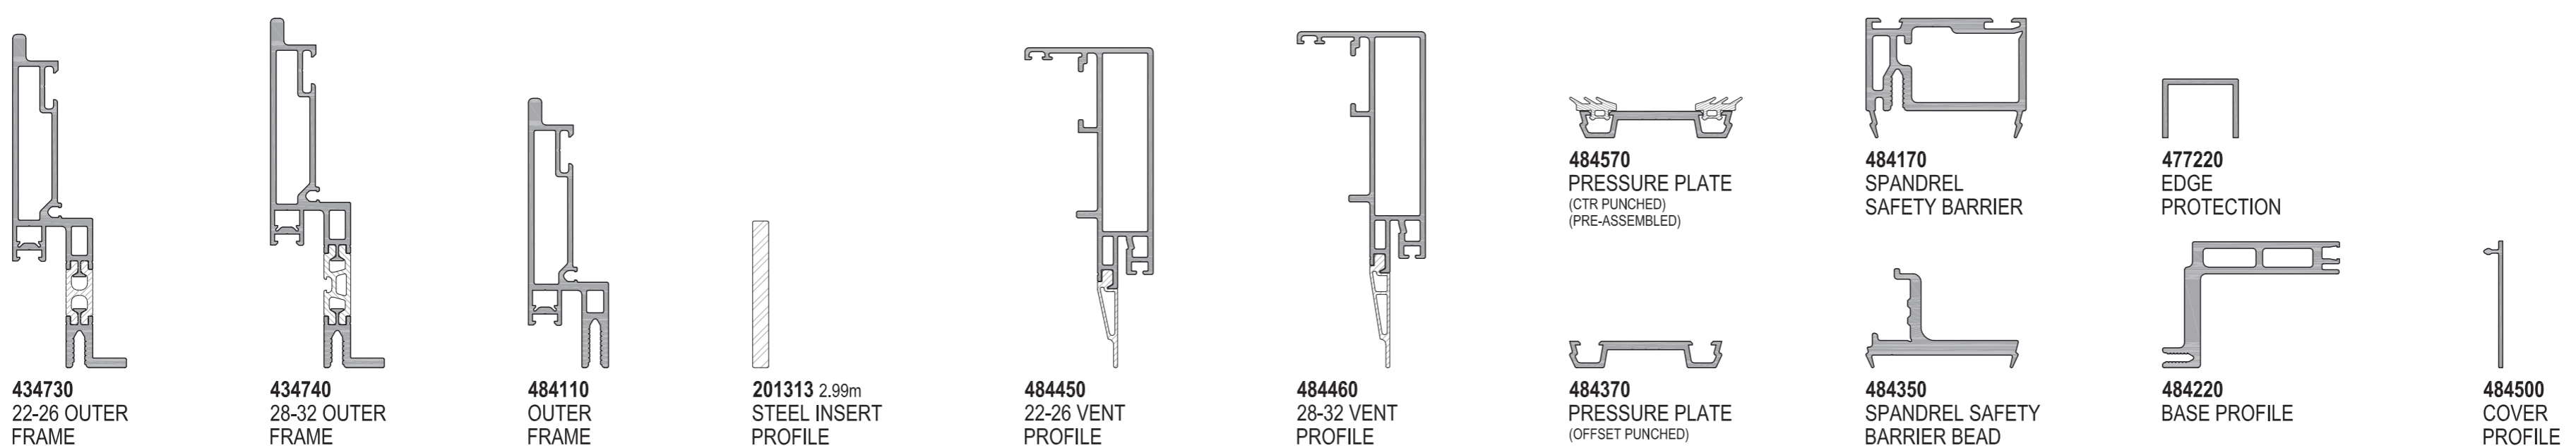

Schüco FWS

Facade Wall Systems

FWS 35 PD

FWS 60

FWS 60 CV

AWS 114 PAF