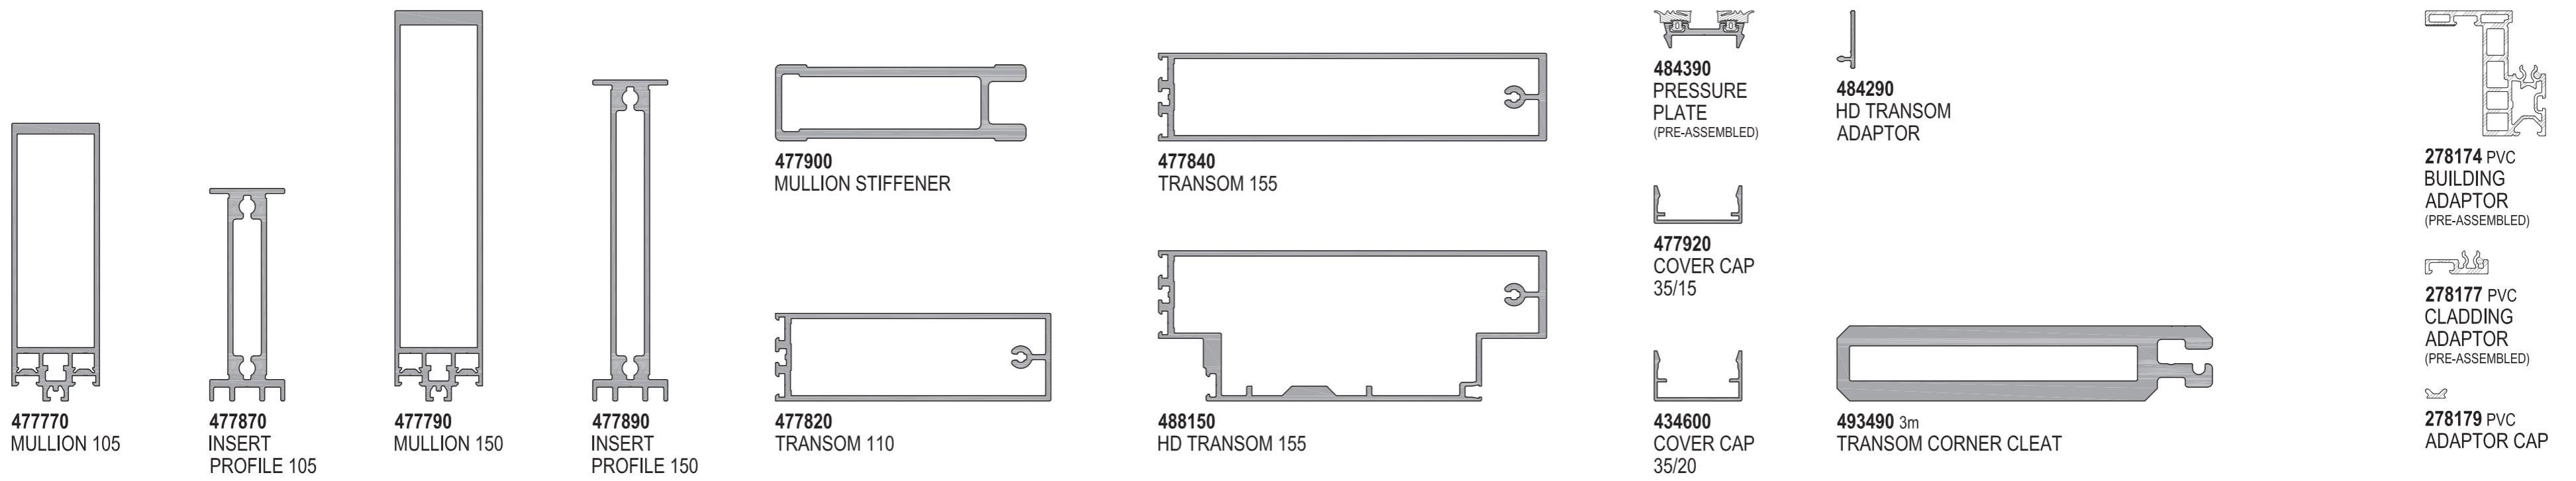

Schüco FWS

Facade Wall Systems

FWS 35 PD

FWS 60

FWS 60 CV

AWS 114 PAF