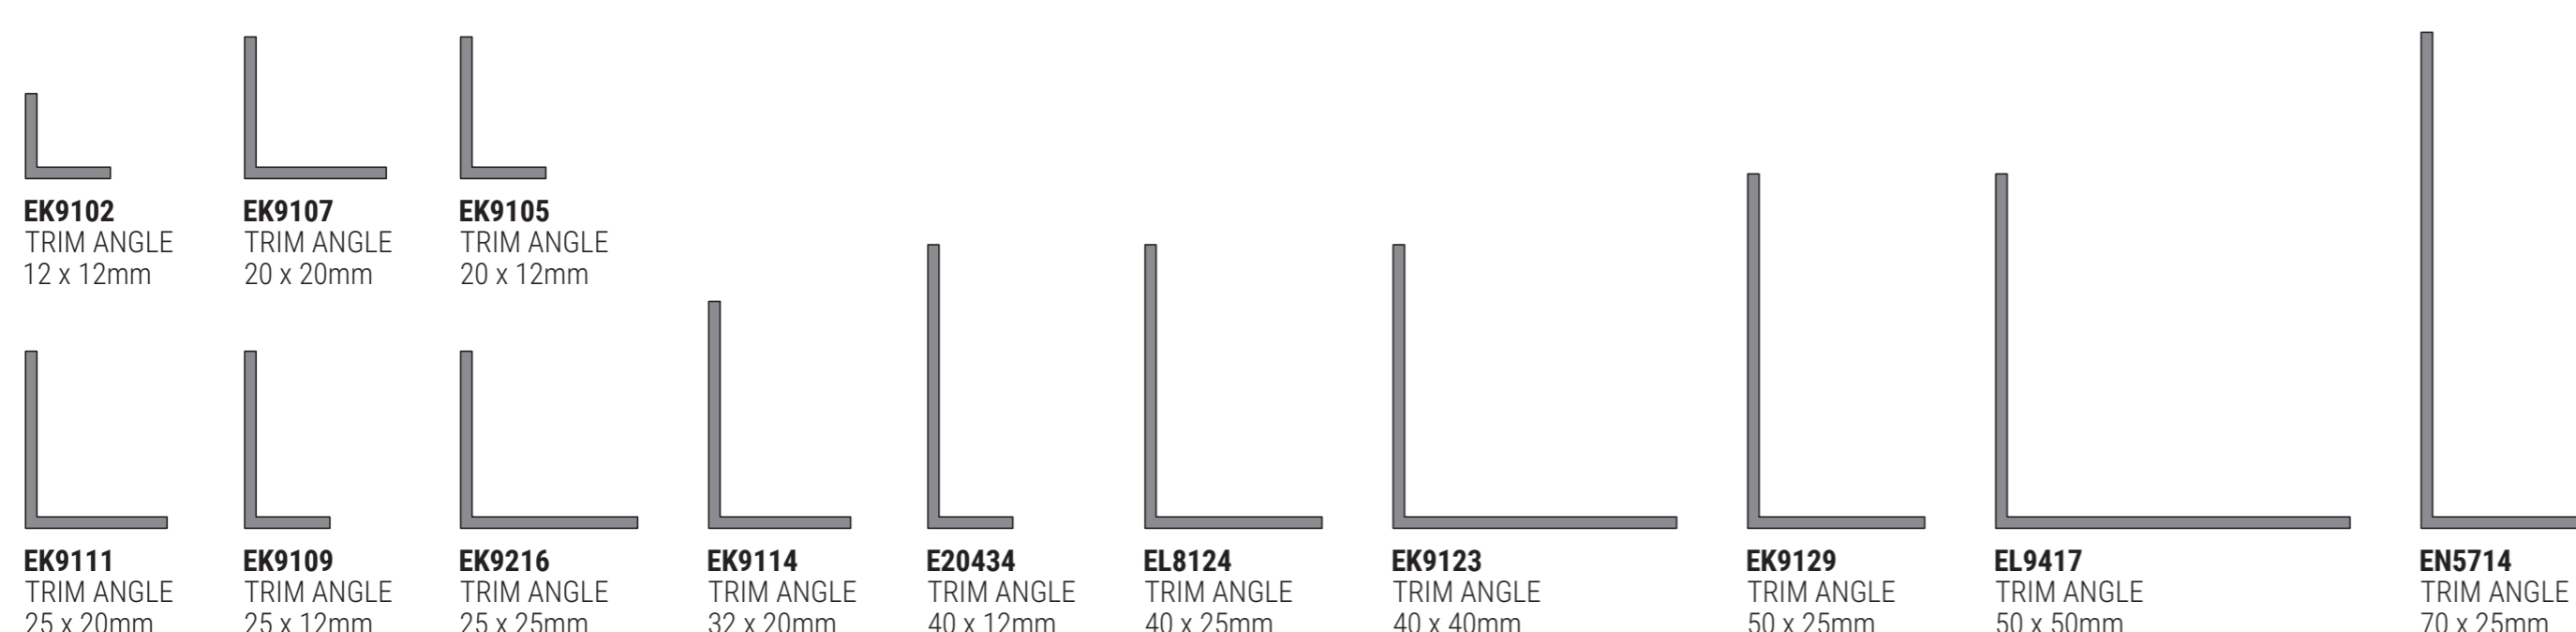

JAMB ADAPTORS

MISCELLANEOUS

GRILLES

TRIM ANGLES

Scale: 1:1 at A1 or 1:2 at A3.
Copyright © 2020 Capral Aluminium Limited. All rights reserved.