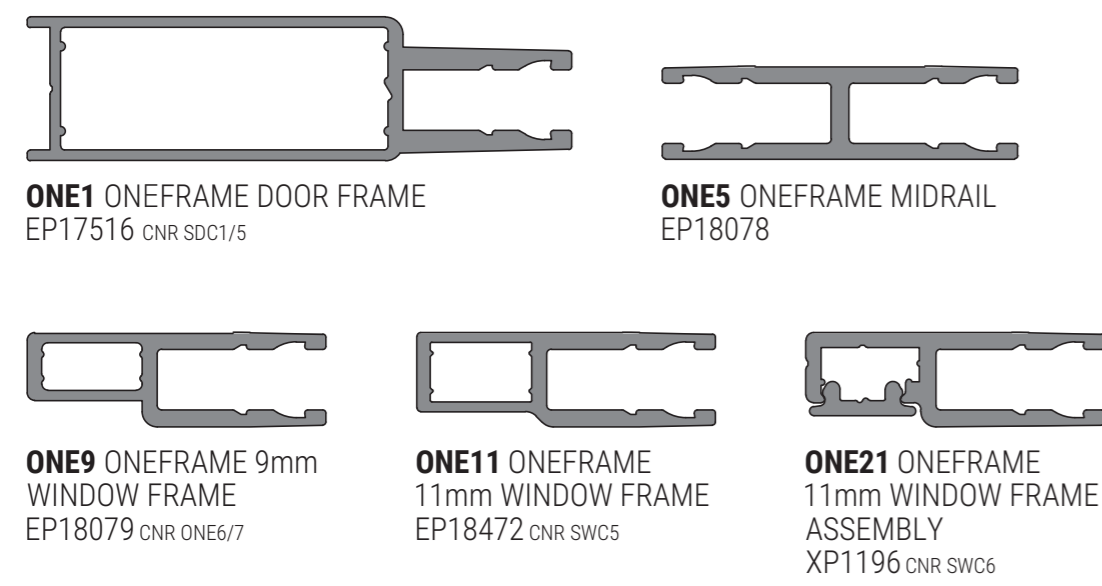

Capral and Amplimesh Security Screens

CURRENT AT AUGUST 2020

AMPLIMESH ONEFRAME

(Exclusive to Amplimesh Dealers only)

SUPASCREEN FRAME

(Exclusive to Amplimesh Dealers only)

INTRUDAGUARD FRAME

SECURITY DOOR FRAME

MIDRAILS

SECURITY WINDOW FRAME

FLYDOOR FRAME

FLY FRAME

SLIDING TRACKS AND CHANNELS

INTERLOCKS

BUG STRIP

T-MULLIONS / MEETING STILES

JAMB ADAPTORS

MISCELLANEOUS

GRILLES

TRIM ANGLES

Scale: 1:1 at A1 or 1:2 at A3.
Copyright © 2020 Capral Aluminium Limited. All rights reserved.