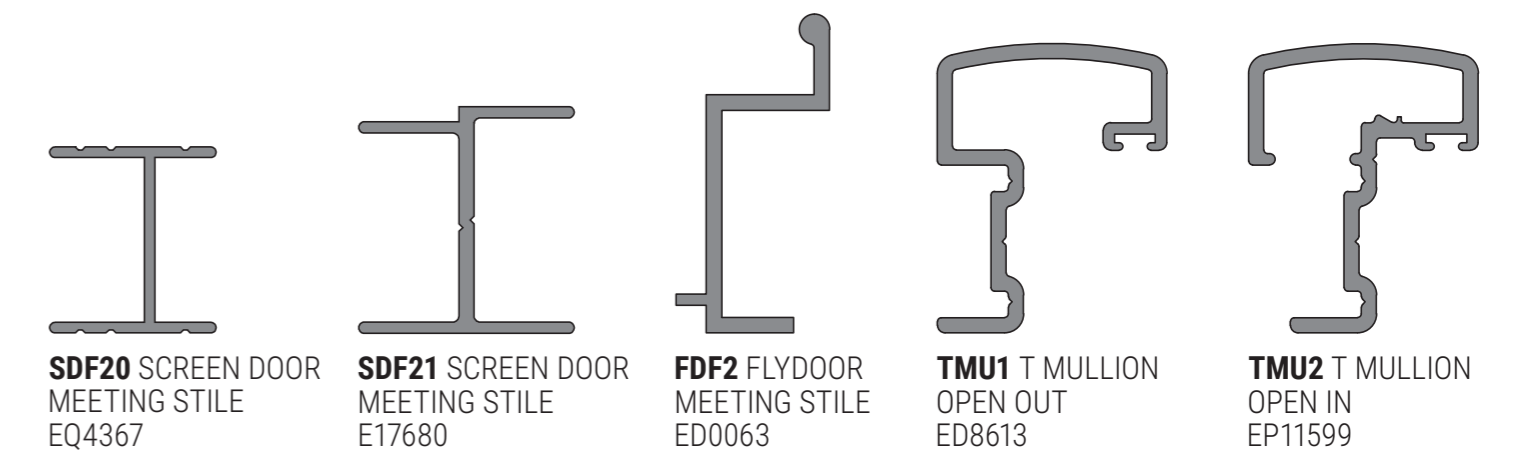

MIDRAILS

SECURITY WINDOW FRAME

FLYDOOR FRAME

FLY FRAME

SLIDING TRACKS AND CHANNELS

INTERLOCKS

BUG STRIP

T-MULLIONS / MEETING STILES

JAMB ADAPTORS

MISCELLANEOUS

GRILLES

TRIM ANGLES

Scale: 1:1 at A1 or 1:2 at A3.
Copyright © 2020 Capral Aluminium Limited. All rights reserved.