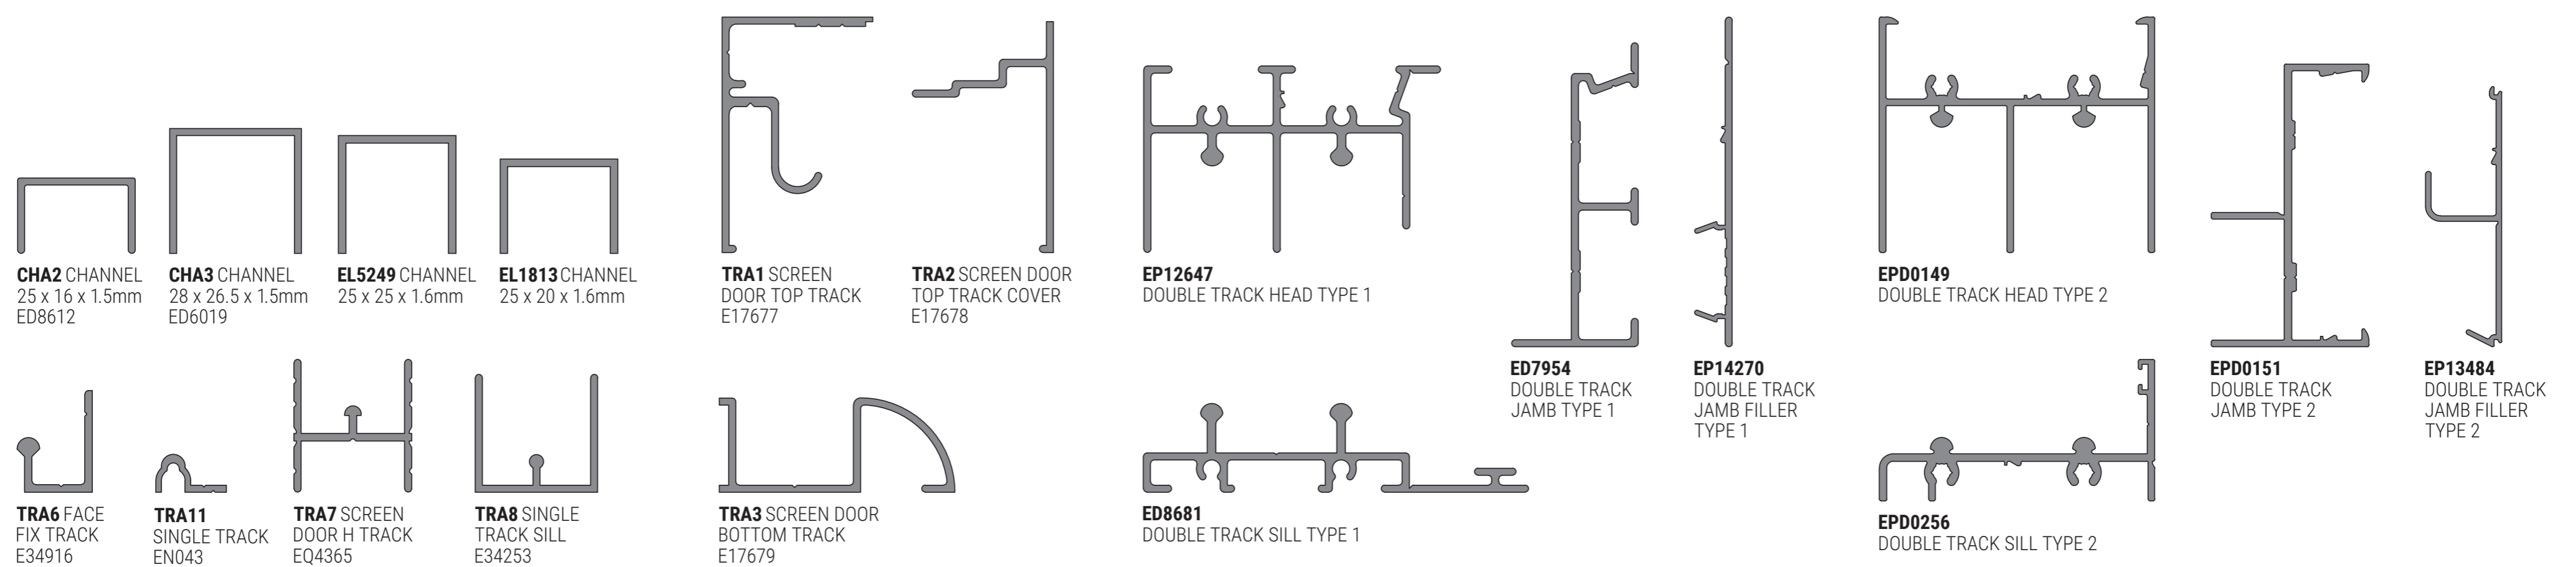

MIDRAILS

SECURITY WINDOW FRAME

FLYDOOR FRAME

FLY FRAME

SLIDING TRACKS AND CHANNELS

INTERLOCKS

BUG STRIP

T-MULLIONS / MEETING STILES

JAMB ADAPTORS

MISCELLANEOUS

GRILLES

TRIM ANGLES

Scale: 1:1 at A1 or 1:2 at A3.
Copyright © 2020 Capral Aluminium Limited. All rights reserved.