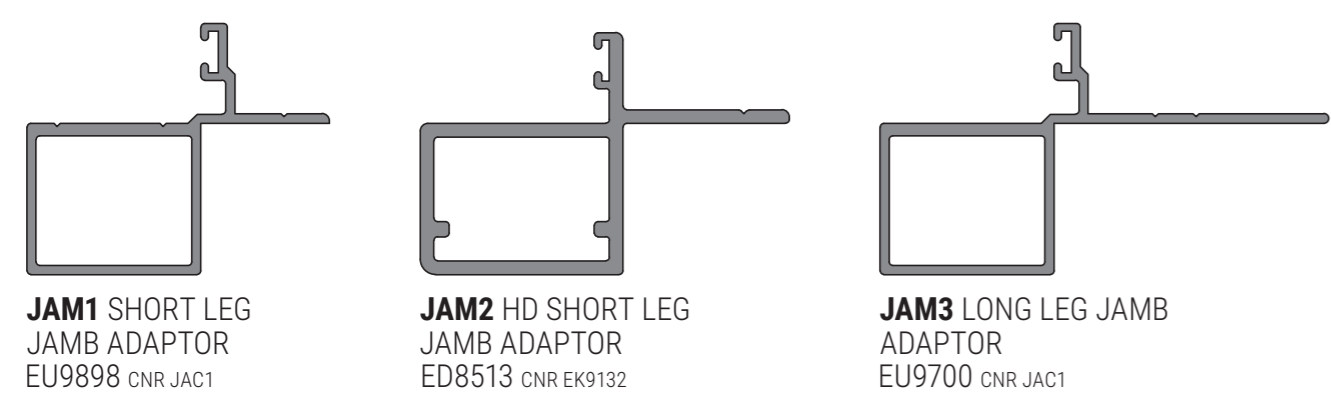

MIDRAILS

SECURITY WINDOW FRAME

FLYDOOR FRAME

FLY FRAME

SLIDING TRACKS AND CHANNELS

INTERLOCKS

BUG STRIP

T-MULLIONS / MEETING STILES

JAMB ADAPTORS

MISCELLANEOUS

GRILLES

TRIM ANGLES

Scale: 1:1 at A1 or 1:2 at A3.
Copyright © 2020 Capral Aluminium Limited. All rights reserved.