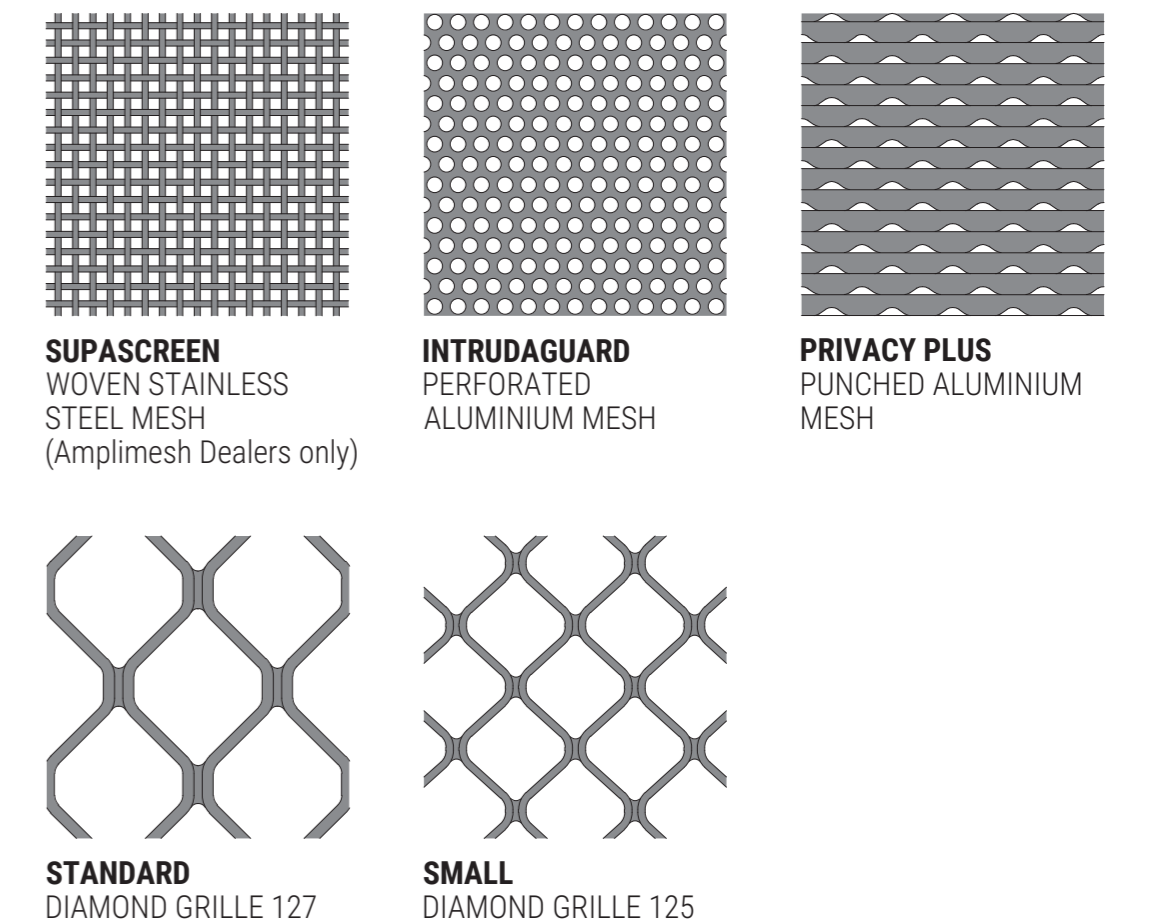

MIDRAILS

SECURITY WINDOW FRAME

FLYDOOR FRAME

FLY FRAME

SLIDING TRACKS AND CHANNELS

INTERLOCKS

BUG STRIP

T-MULLIONS / MEETING STILES

JAMB ADAPTORS

MISCELLANEOUS

GRILLES

TRIM ANGLES

Scale: 1:1 at A1 or 1:2 at A3.
Copyright © 2020 Capral Aluminium Limited. All rights reserved.