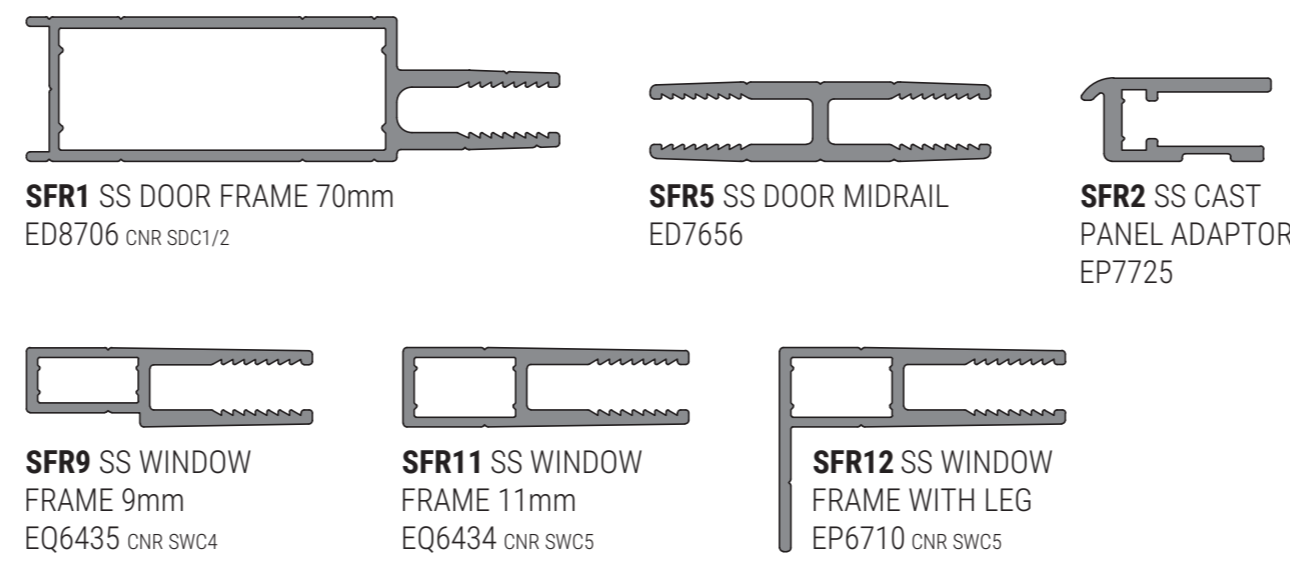

Capral and Amplimesh Security Screens

CURRENT AT AUGUST 2020

AMPLIMESH ONEFRAME

(Exclusive to Amplimesh Dealers only)

SUPASCREEN FRAME

(Exclusive to Amplimesh Dealers only)

INTRUDAGUARD FRAME

SECURITY DOOR FRAME

MIDRAILS

SECURITY WINDOW FRAME

FLYDOOR FRAME

FLY FRAME

SLIDING TRACKS AND CHANNELS

INTERLOCKS

BUG STRIP

T-MULLIONS / MEETING STILES

JAMB ADAPTORS

MISCELLANEOUS

GRILLES

TRIM ANGLES

Scale: 1:1 at A1 or 1:2 at A3.
Copyright © 2020 Capral Aluminium Limited. All rights reserved.