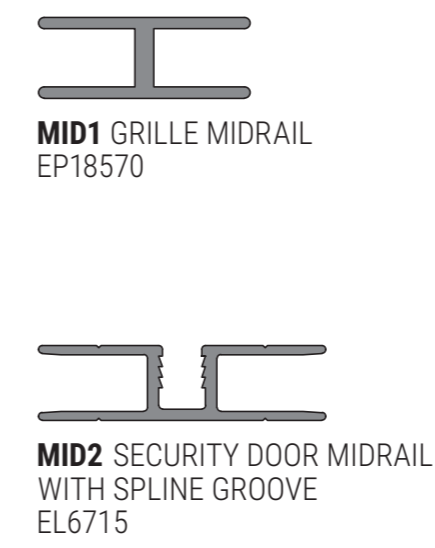

Capral and Amplimesh Security Screens

CURRENT AT AUGUST 2020

AMPLIMESH ONEFRAME

(Exclusive to Amplimesh Dealers only)

SUPASCREEN FRAME

(Exclusive to Amplimesh Dealers only)

INTRUDAGUARD FRAME

SECURITY DOOR FRAME

MIDRAILS

SECURITY WINDOW FRAME

FLYDOOR FRAME

FLY FRAME

SLIDING TRACKS AND CHANNELS

INTERLOCKS

BUG STRIP

T-MULLIONS / MEETING STILES

JAMB ADAPTORS

MISCELLANEOUS

GRILLES

TRIM ANGLES

Scale: 1:1 at A1 or 1:2 at A3.
Copyright © 2020 Capral Aluminium Limited. All rights reserved.