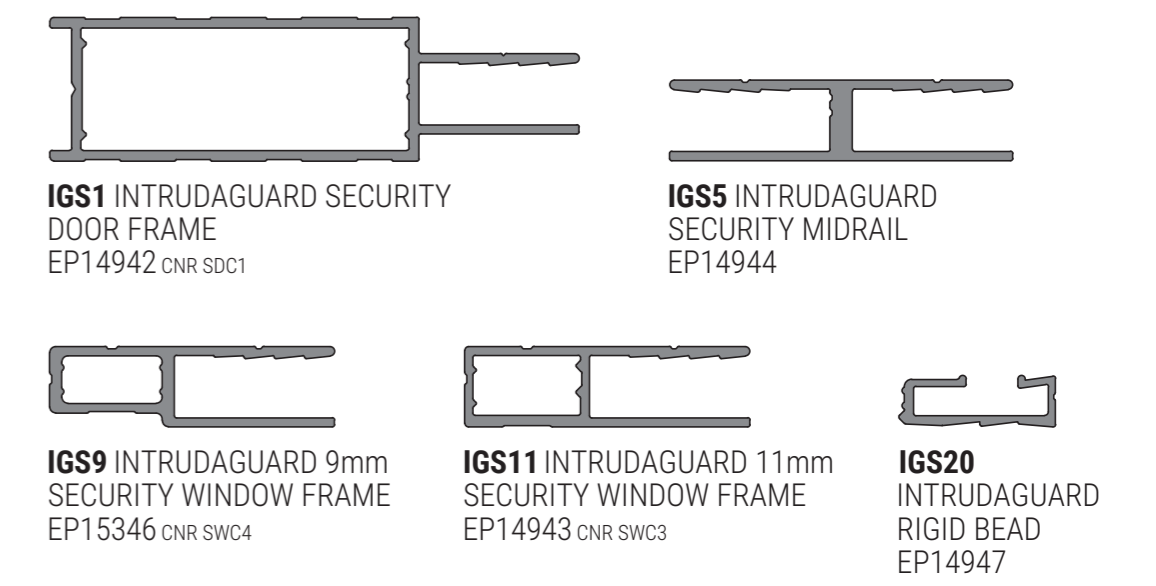

Capral and Amplimesh Security Screens

CURRENT AT AUGUST 2020

AMPLIMESH ONEFRAME

(Exclusive to Amplimesh Dealers only)

SUPASCREEN FRAME

(Exclusive to Amplimesh Dealers only)

INTRUDAGUARD FRAME

SECURITY DOOR FRAME

MIDRAILS

SECURITY WINDOW FRAME

FLYDOOR FRAME

FLY FRAME

SLIDING TRACKS AND CHANNELS

INTERLOCKS

BUG STRIP

T-MULLIONS / MEETING STILES

JAMB ADAPTORS

MISCELLANEOUS

GRILLES

TRIM ANGLES

Scale: 1:1 at A1 or 1:2 at A3.
Copyright © 2020 Capral Aluminium Limited. All rights reserved.