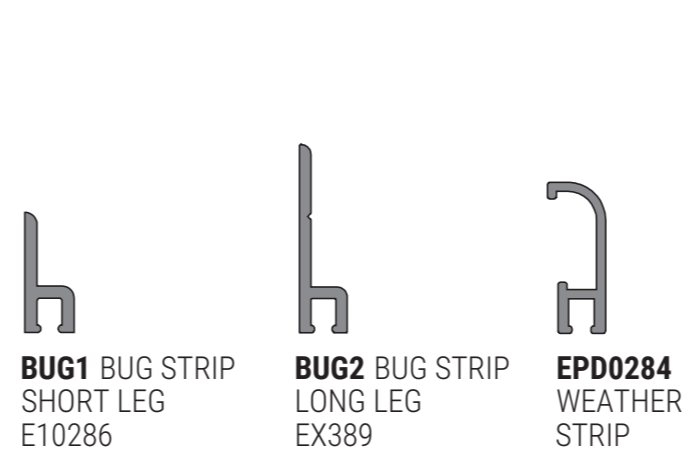

MIDRAILS

SECURITY WINDOW FRAME

FLYDOOR FRAME

FLY FRAME

SLIDING TRACKS AND CHANNELS

INTERLOCKS

BUG STRIP

T-MULLIONS / MEETING STILES

JAMB ADAPTORS

MISCELLANEOUS

GRILLES

TRIM ANGLES

Scale: 1:1 at A1 or 1:2 at A3.
Copyright © 2020 Capral Aluminium Limited. All rights reserved.