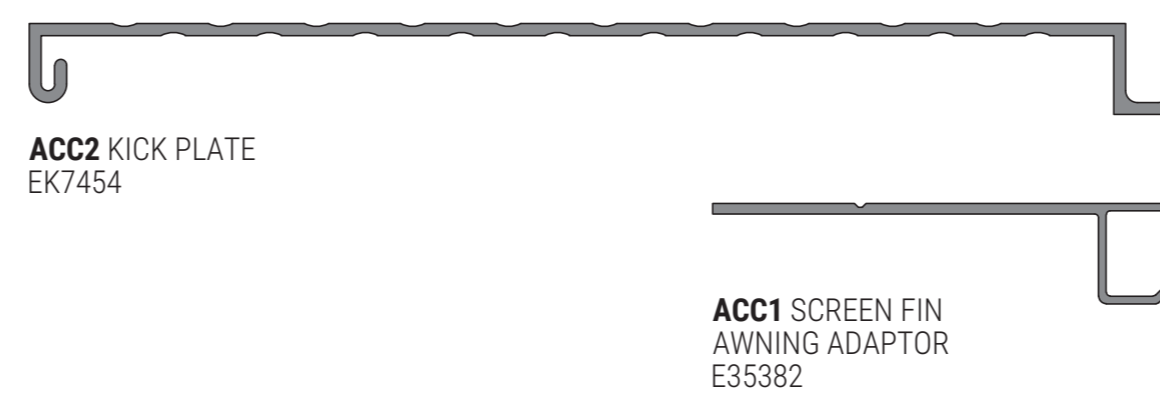

MIDRAILS

SECURITY WINDOW FRAME

FLYDOOR FRAME

FLY FRAME

SLIDING TRACKS AND CHANNELS

INTERLOCKS

BUG STRIP

T-MULLIONS / MEETING STILES

JAMB ADAPTORS

MISCELLANEOUS

GRILLES

TRIM ANGLES

Scale: 1:1 at A1 or 1:2 at A3.
Copyright © 2020 Capral Aluminium Limited. All rights reserved.