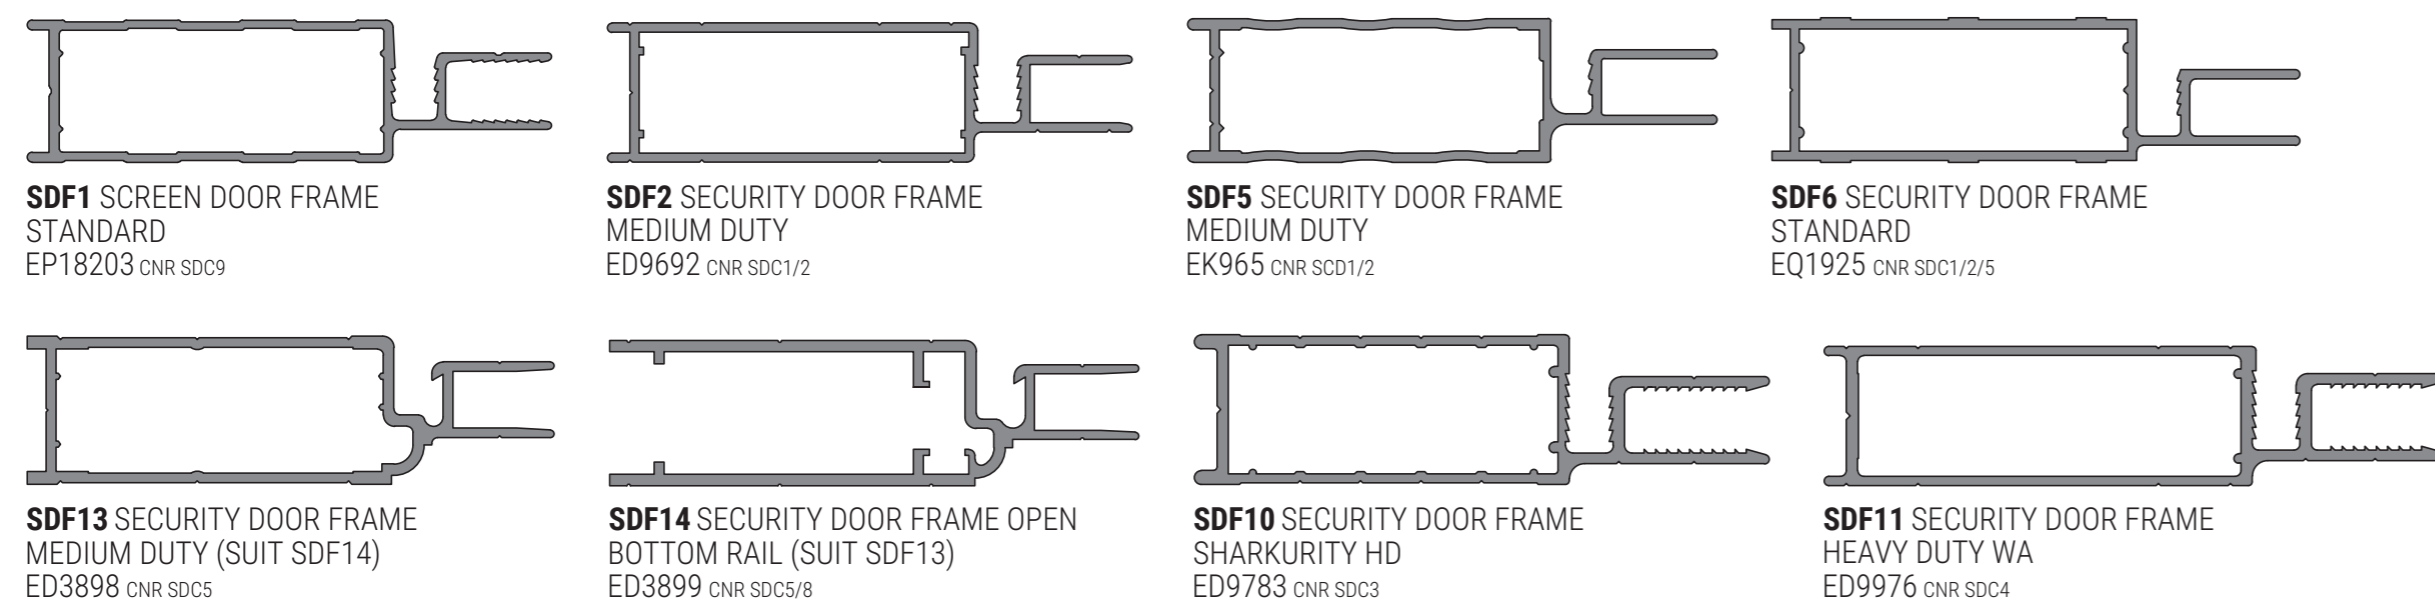

Capral and Amplimesh Security Screens

CURRENT AT AUGUST 2020

AMPLIMESH ONEFRAME

(Exclusive to Amplimesh Dealers only)

SUPASCREEN FRAME

(Exclusive to Amplimesh Dealers only)

INTRUDAGUARD FRAME

SECURITY DOOR FRAME

MIDRAILS

SECURITY WINDOW FRAME

FLYDOOR FRAME

FLY FRAME

SLIDING TRACKS AND CHANNELS

INTERLOCKS

BUG STRIP

T-MULLIONS / MEETING STILES

JAMB ADAPTORS

MISCELLANEOUS

GRILLES

TRIM ANGLES

Scale: 1:1 at A1 or 1:2 at A3.
Copyright © 2020 Capral Aluminium Limited. All rights reserved.