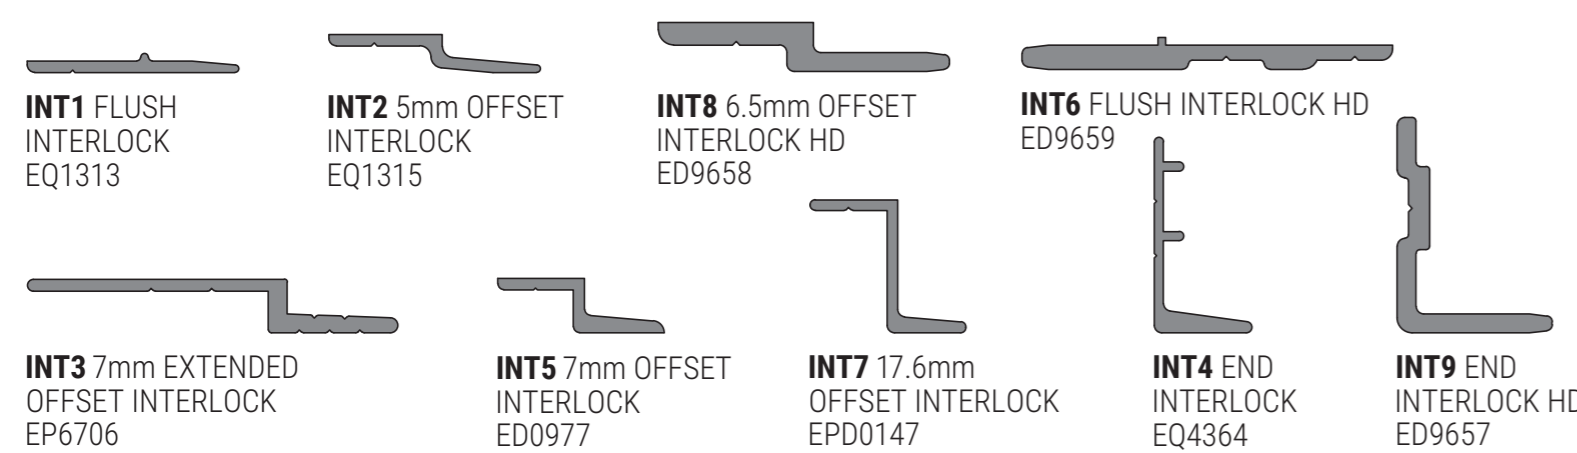

MIDRAILS

SECURITY WINDOW FRAME

FLYDOOR FRAME

FLY FRAME

SLIDING TRACKS AND CHANNELS

INTERLOCKS

BUG STRIP

T-MULLIONS / MEETING STILES

JAMB ADAPTORS

MISCELLANEOUS

GRILLES

TRIM ANGLES

Scale: 1:1 at A1 or 1:2 at A3.
Copyright © 2020 Capral Aluminium Limited. All rights reserved.