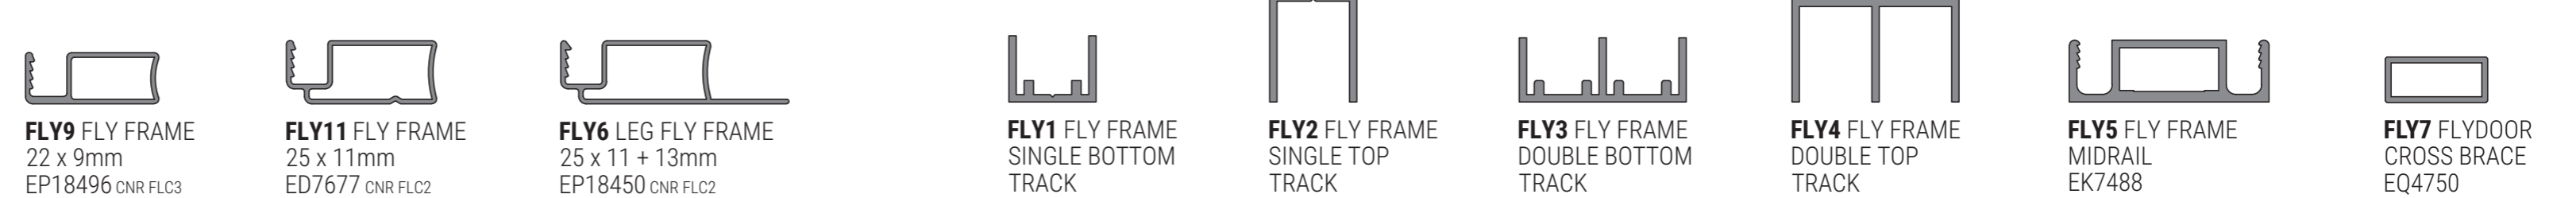

Capral and Amplimesh Security Screens

CURRENT AT AUGUST 2020

AMPLIMESH ONEFRAME

(Exclusive to Amplimesh Dealers only)

SUPASCREEN FRAME

(Exclusive to Amplimesh Dealers only)

INTRUDAGUARD FRAME

SECURITY DOOR FRAME

MIDRAILS

SECURITY WINDOW FRAME

FLYDOOR FRAME

FLY FRAME

SLIDING TRACKS AND CHANNELS

INTERLOCKS

BUG STRIP

T-MULLIONS / MEETING STILES

JAMB ADAPTORS

MISCELLANEOUS

GRILLES

TRIM ANGLES

Scale: 1:1 at A1 or 1:2 at A3.
Copyright © 2020 Capral Aluminium Limited. All rights reserved.