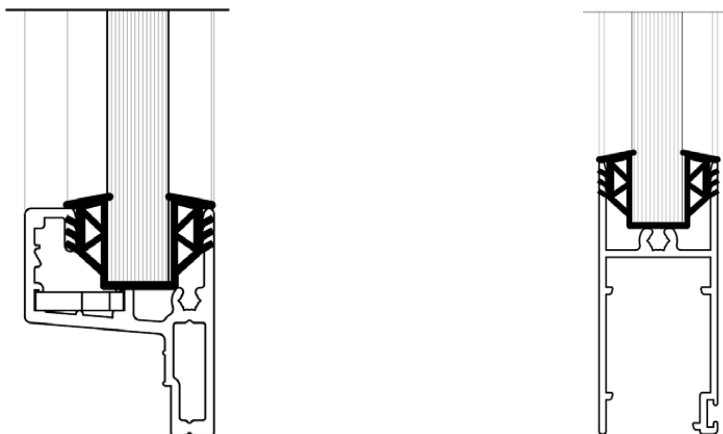

PRODUCT BULLETIN No. 244
Urban 10-10.38mm Glazing Channel
Commercial - Residential

Capral is pleased to introduce the Urban Glazing Channel 10-10.38mm. - 323141
This channel work with the following suites

- Urban 580 Sliding Window*
- Urban 581 Double Hung*
- Urban 582 Awning
- Urban 584 Sliding/Stacking Door
- AGS 380 & 480 Sliding Windows*
- AGS 481 Double Hung Window*
- AGS 382/482 Awning Windows

* Used with EP16768 Urban Double-Glazed Adaptor

	<p>Material Number: 323141 Description: Urban Glazing Channel 10-10.38mm Glazing Channel Roll Size: 50m Current Stocking Location: Campbellfield Victoria</p>
--	---

The glazing channel is used in the DG pocket. As an example, the below indicates 10mm glass being used in both Urban 580 Sliding Window DG adaptor (EP16768) and the Urban 584 Sliding/Stacking door rail (EU9742).