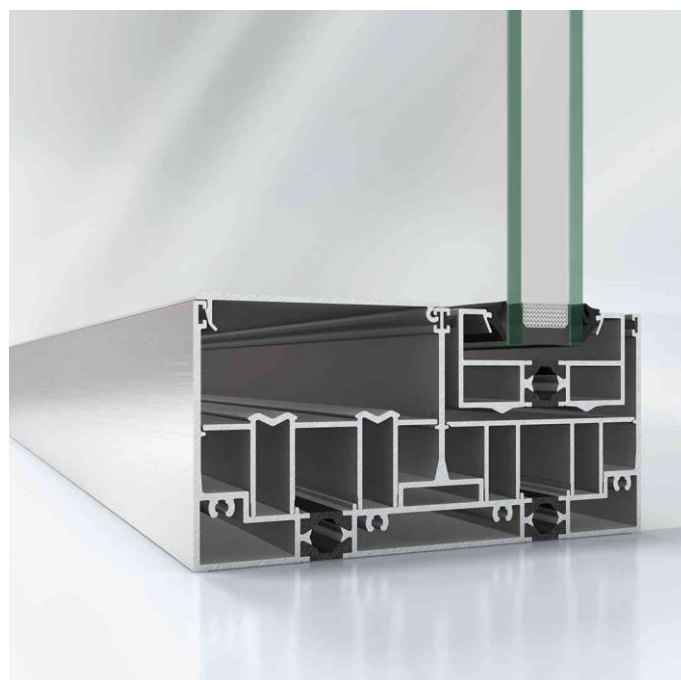

Product Bulletin 261

Technology Solutions Group

NOTIFICATION ASS 70.HI Obsolescence

Date: 18.03.2021

Department Schüco

Product Schüco ASS 70.HI

We regret to advise the Schüco ASS 70.HI Lift & Slide High Insulated Door is being removed from the Schüco International product offer.

With this, Capral must remove it from the Australian product offer. We have successfully exited the stock and from this point are no longer able to sell this door system.

The product will be removed from the Capral/Schüco website and from LogiKal estimation program.

We are working hard to release a replacement door system, which will be a Panoramic Thermally Broken sliding door, which we feel is very suitable from the Australian market and climate. This door is planned for release in the 3rd Qtr. 2021 once all AS2047 testing is completed. This will be a complete door system with integrated drain solutions.