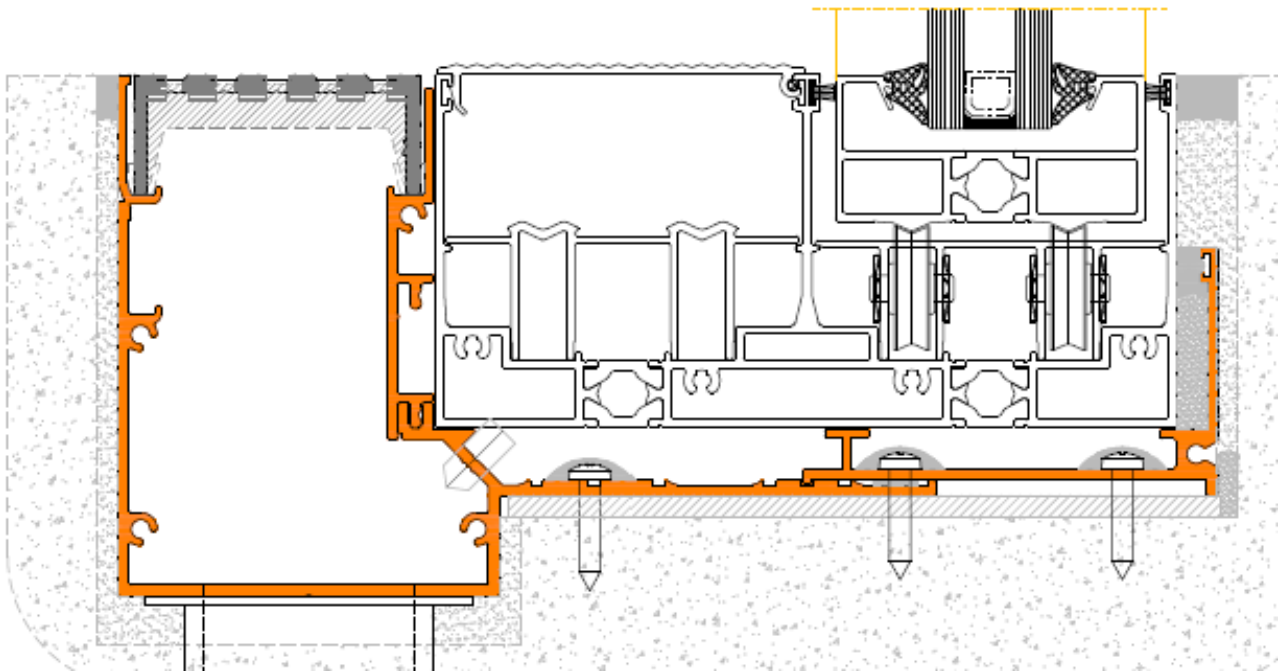

Regards

A handwritten signature in blue ink, appearing to read 'Matthew Finnie'. The signature is fluid and cursive, written over a light blue circular watermark.

Matthew Finnie
Window & Door Systems Manager
Building Systems Group