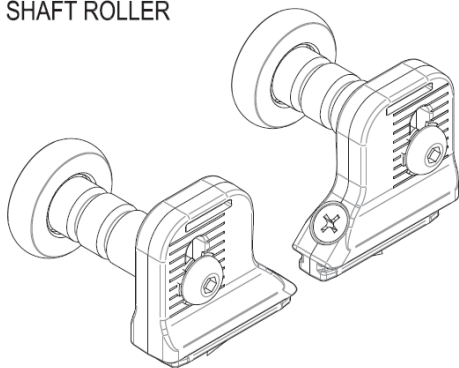

NOTIFICATION PRODUCT OBSOLESCENCE

Date: 01.09.2021

Department Building Systems Group

Product Envy Sliding 3-Panel Semi Frameless OBSOLESCENCE

Capral has made the difficult decision that we will be removing the Envy 3-Panel Semi Frameless Slider from our Envy range of shower screens.

This is due to the current difficulties and restrictions impacting the supply of the components that make up the long shaft semi frameless roller (315852 – Envy Roller Semi Frameless Long Shaft Pair).

315852
S/F LONG SHAFT ROLLER
PAIR
(SPD03405)