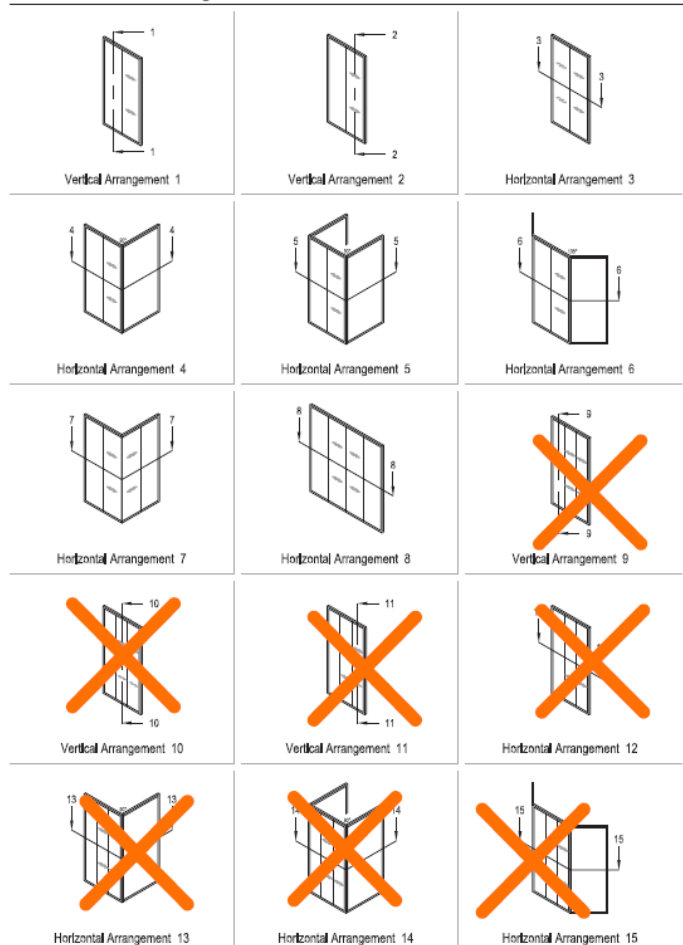

envy Sliding Shower Enclosure
Semi-Frameless Arrangements Not to Scale