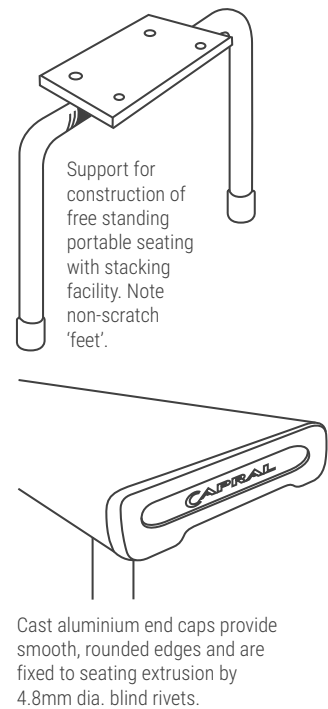

SEAT FIXING DETAILS