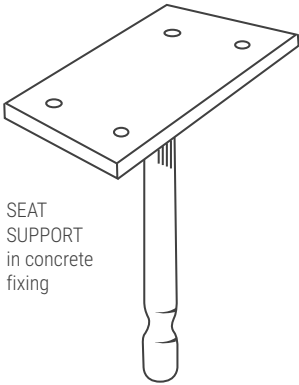

SEATING PROFILE OPTIONS