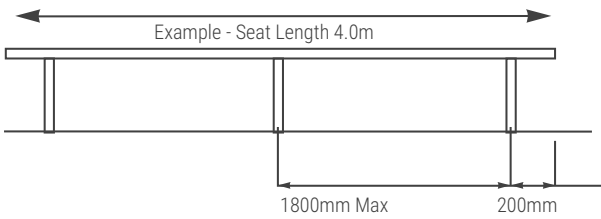

TYPICAL SEAT SPACING