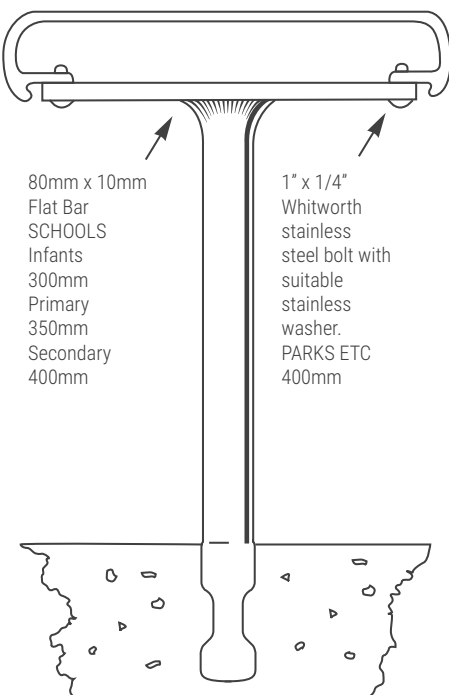

SEAT FIXING DETAILS